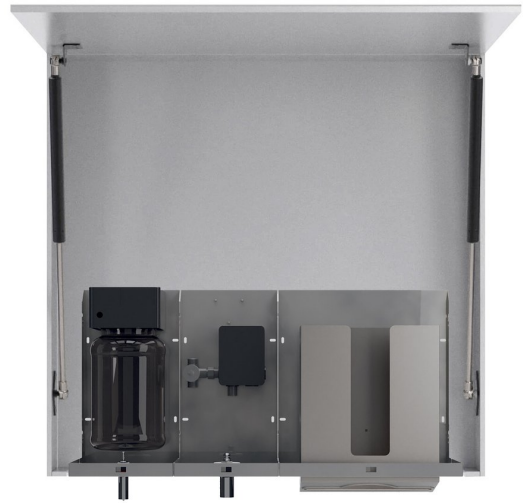

TOWEL mirror cabinet 90cm with automatic soap dispenser, faucet and paper towel dispenser

Order code: MUM000117

Size

Width: 900 mm
 Height: 900 mm
 Depth: 263 mm

Properties

Colour: White
 Material: MDF/laminate
 Warranty: 2 years