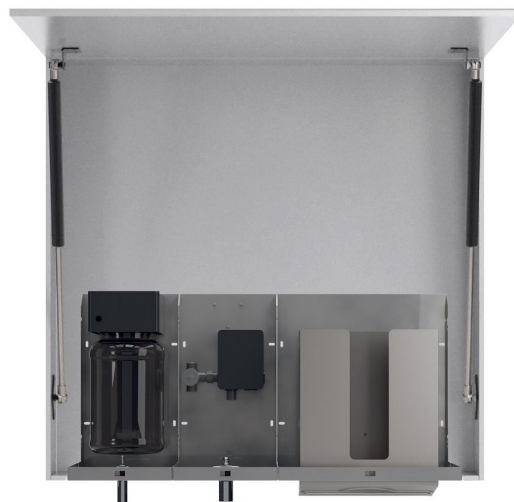

## TOWEL mirror cabinet 90cm with automatic soap dispenser, faucet and paper towel dispenser

Order code: MUM000117

### Size

Width: 900 mm

Height: 900 mm

Depth: 263 mm

### Properties

Warranty: 2 years

Colour: White

Material: MDF/laminate