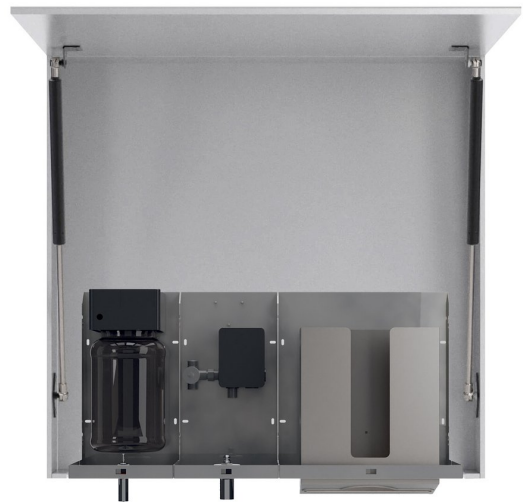

TOWEL mirror cabinet 90cm with automatic soap dispenser, faucet and paper towel dispenser

Order code: MUM000117

Size

Width: 900 mm
 Height: 900 mm
 Depth: 263 mm

Properties

Colour: White
 Material: MDF/laminate
 Warranty: 2 years