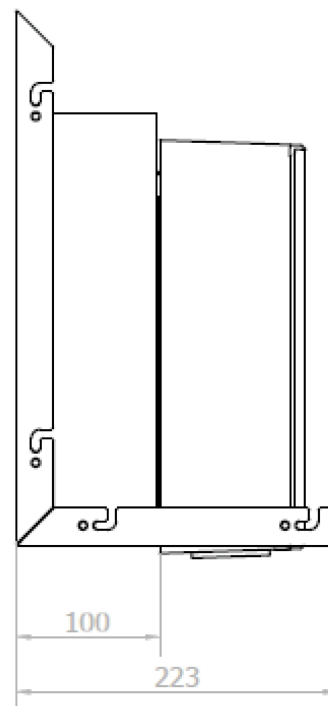

## Size

Width: 1000 mm

Height: 900 mm

Depth: 263 mm

## Properties

Colour: White

Material: MDF/laminate

Weight / Piece: 32.26 kg

Warranty: 2 years

**BASIC mirror cabinet 1000 mm with automatic soap dispenser and hand dryer**

**Technical sheet**

**BASIC mirror cabinet 1000 mm with automatic soap dispenser and hand dryer**

**BASIC mirror cabinet 1000 mm with automatic soap dispenser and hand dryer**