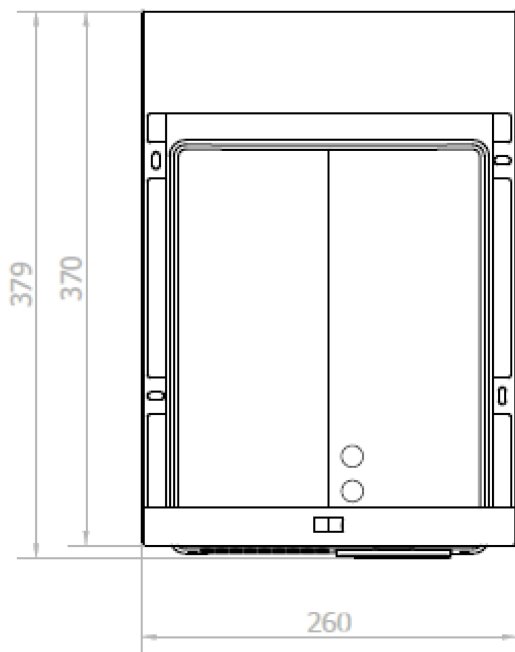

## Size

Width: 1000 mm

Height: 900 mm

Depth: 263 mm

## Properties

Colour: White

Material: MDF/laminate

Weight / Piece: 32.26 kg

Warranty: 2 years

**BASIC mirror cabinet 1000 mm with automatic soap dispenser and hand dryer**

**Technical sheet**

**BASIC mirror cabinet 1000 mm with automatic soap dispenser and hand dryer**

**BASIC mirror cabinet 1000 mm with automatic soap dispenser and hand dryer**