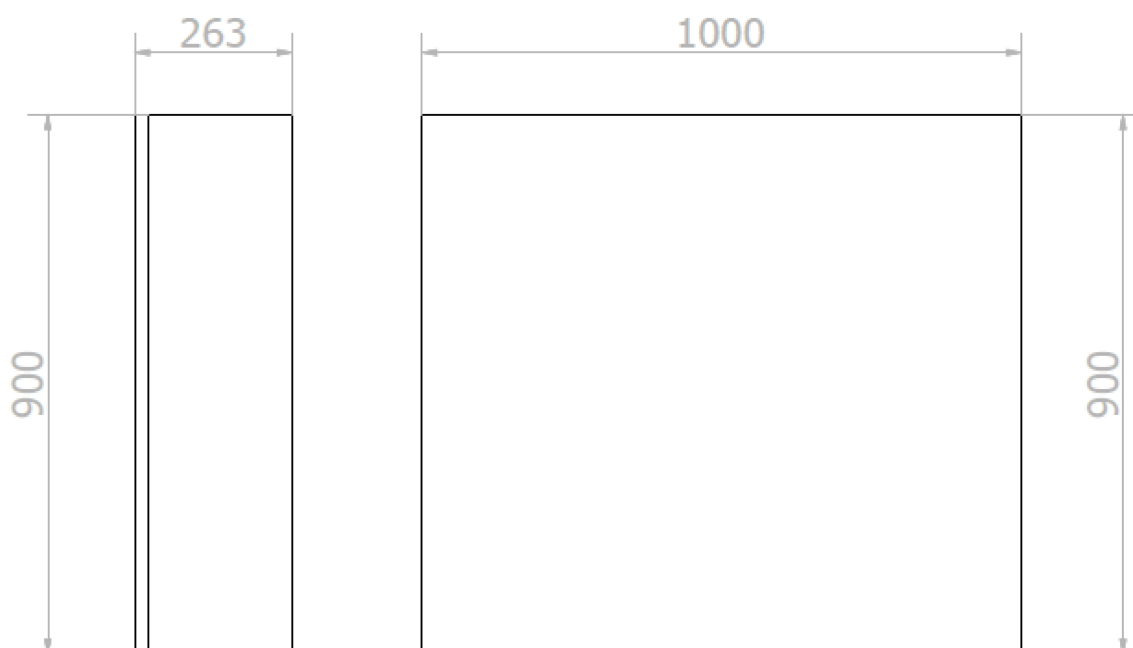

## Size

Width: 1000 mm

Height: 900 mm

Depth: 263 mm

## Properties

Colour: White

Material: MDF/laminate

Weight / Piece: 32.26 kg

Warranty: 2 years

**BASIC mirror cabinet 1000 mm with automatic soap dispenser and hand dryer**

**Technical sheet**

**BASIC mirror cabinet 1000 mm with automatic soap dispenser and hand dryer**