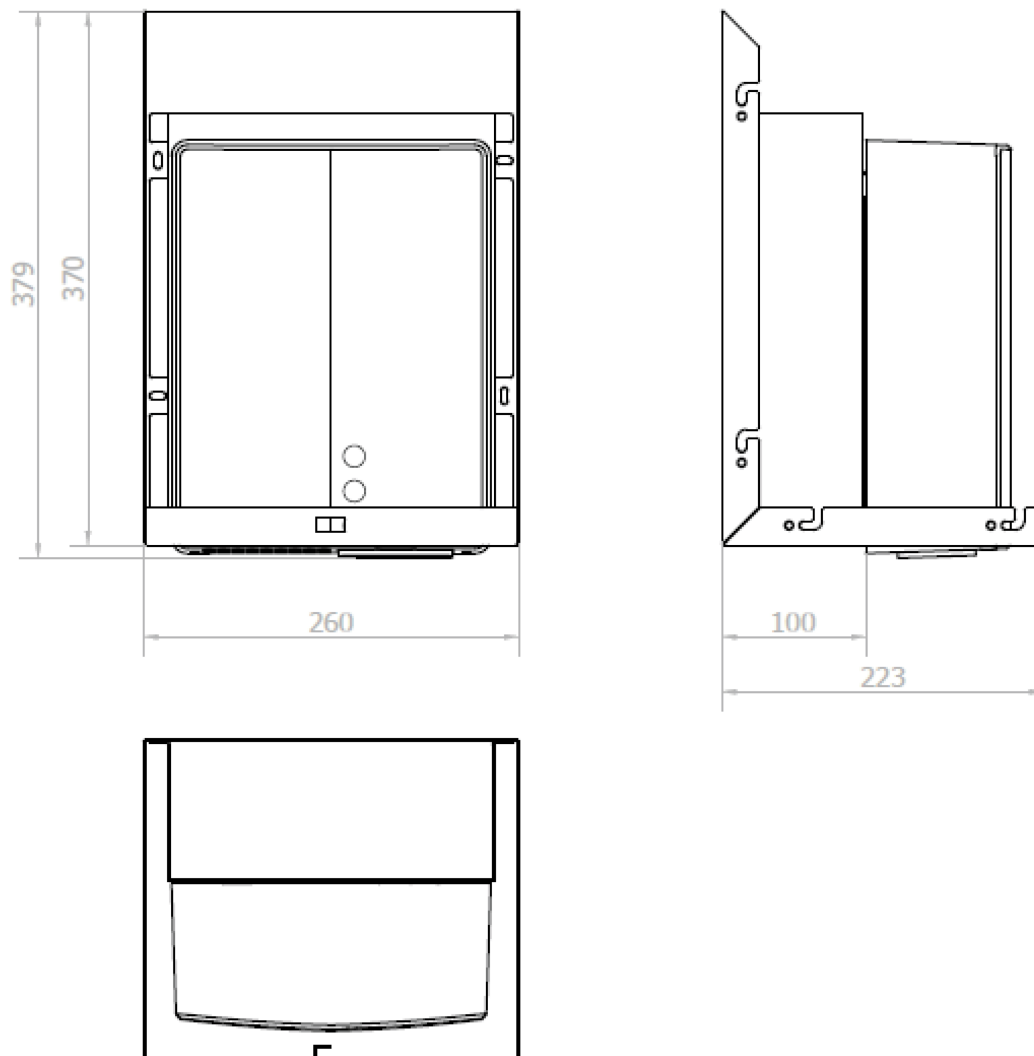

BASIC mirror cabinet 900 mm with automatic soap dispenser and hand dryer

NOFER[®]

Order code: MUM000121

Basic information

Brand: NOFER

Size

Width: 900 mm

Height: 900 mm

Depth: 263 mm

Properties

Colour: White

Material: MDF/laminate

Weight / Piece: 26.23 kg

Warranty: 2 years

BASIC mirror cabinet 900 mm with automatic soap dispenser and hand dryer

Technical sheet

BASIC mirror cabinet 900 mm with automatic soap dispenser and hand dryer

BASIC mirror cabinet 900 mm with automatic soap dispenser and hand dryer