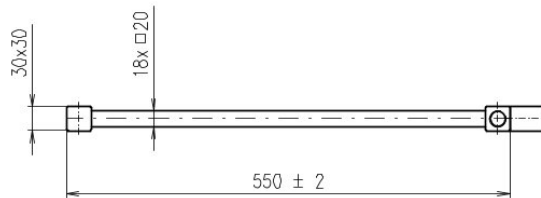

Technical sheet

METRO SPACE 1430/550