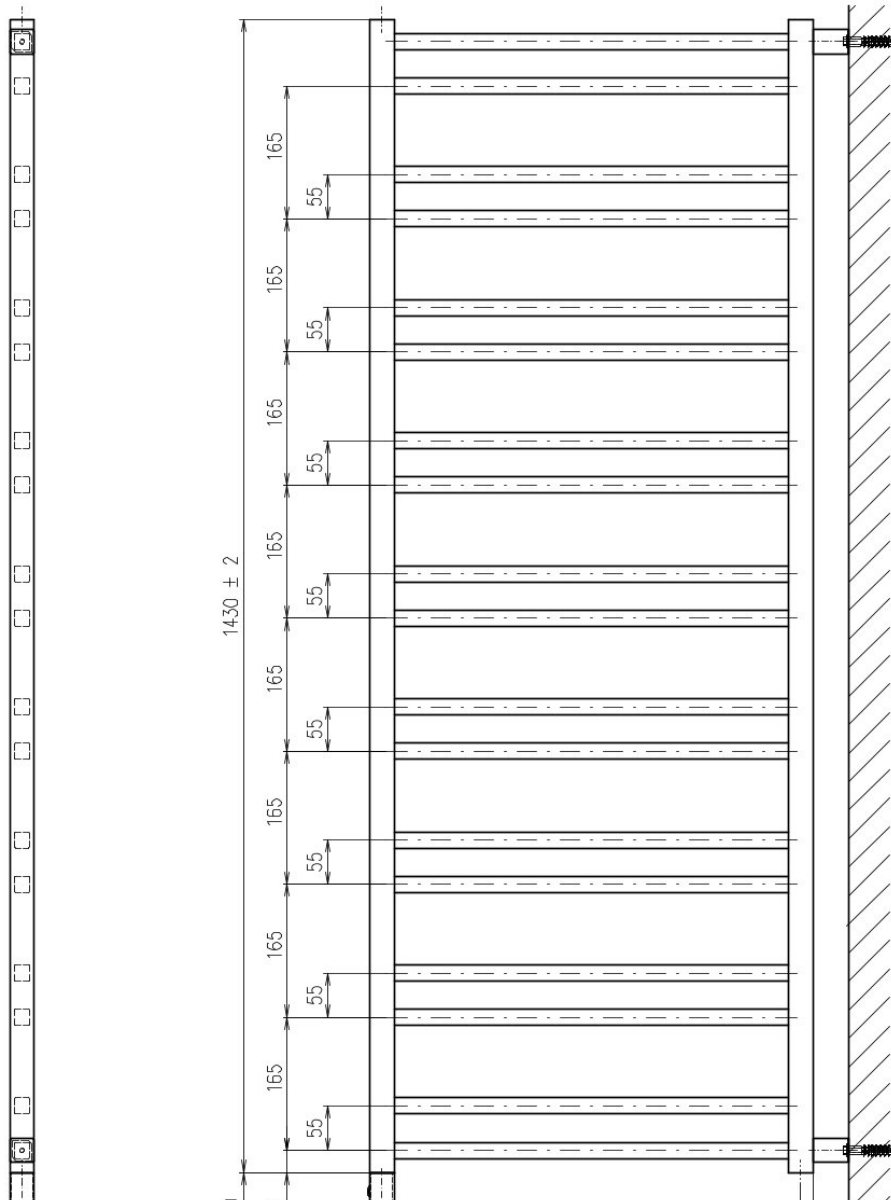

# METRO SPACE Partition Bathroom Radiator 550x1430 mm, black matt

Order code: IR438B

## Size

Width: 550 mm  
Height: 1430 mm  
Volume: 4.6 l

## Properties

Colour: Black matt  
Material: Steel  
Shape: H-Shape  
Suggested heating element: 500 W  
Heating type: Electric Heating, Central heating  
Connection with 50 mm centers: Asymmetric (Side)  
Connection centers: 50 mm  
Output: 525 W  
Temperature gradient: 75/65/20 °C  
Weight / Piece: 11.2 kg  
Packaging: 1 Piece  
Warranty: 2 years

Technical sheet

METRO SPACE 1430/550

**METRO SPACE Partition Bathroom Radiator 550x1430  
mm, black matt**