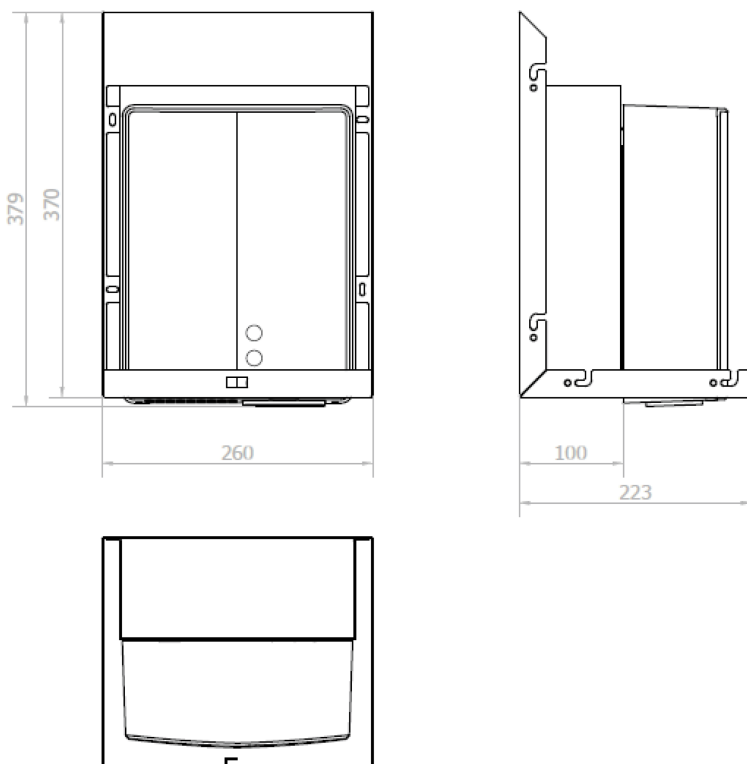

BASIC mirror cabinet 700 mm with automatic soap dispenser and hand dryer

Order code: MUM000119

Size

Width: 700 mm
Height: 900 mm
Depth: 263 mm

Properties

Colour: White
Material: MDF/laminate
Warranty: 2 years

Technical sheet

**BASIC mirror cabinet 700 mm with automatic soap dispenser
and hand dryer**

BASIC mirror cabinet 700 mm with automatic soap dispenser and hand dryer