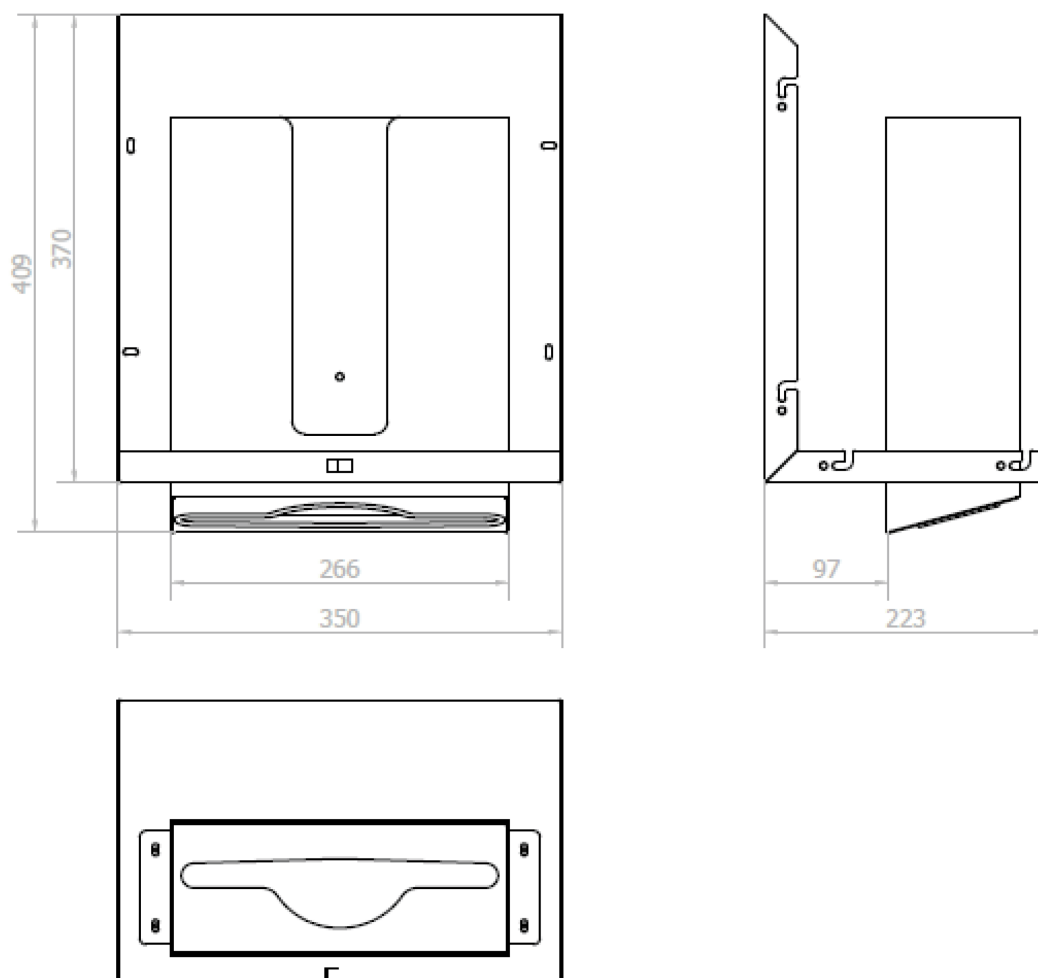

## Size

Width: 1200 mm

Height: 900 mm

Depth: 263 mm

## Properties

Colour: White

Material: MDF/laminate

Weight / Piece: 31.76 kg

Warranty: 2 years

ESSENTIA mirror cabinet 1200 mm with two automatic soap dispenser and two paper towel dispensers

Technical sheet

ESSENTIA mirror cabinet 1200 mm with two automatic soap dispenser and two paper towel dispensers

ESSENTIA mirror cabinet 1200 mm with two automatic soap dispenser and two paper towel dispensers