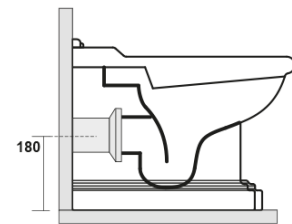

Order code: 101631

Basic information

Brand: Kerasan
Series: RETRO KERASAN

Size

Width: 390 mm
Height: 430 mm
Depth: 610 mm

Properties

Colour: Black
Material: Ceramic
Flushing Technology: Standard
Flushing water volume: Flushing 6 l
Shape: Retro
Equipment: S-Trap, P-Trap
Package does not contain: Mounting Kit, Toilet Seat
Weight / Piece: 13.35 kg
Packaging: 1 Piece
Warranty: 2 years

We recommend buy

1 Piece RETRO Soft Close Toilet Seat, black matt/chrome (Order code: 108831)

Technical sheet

120 mm con curva
art. 900102

max. 90 // min. 70
con curva art. 900104

max. 180 // min. 150
con curva art. 7619

tubo di raccordo
a parete art. 7539