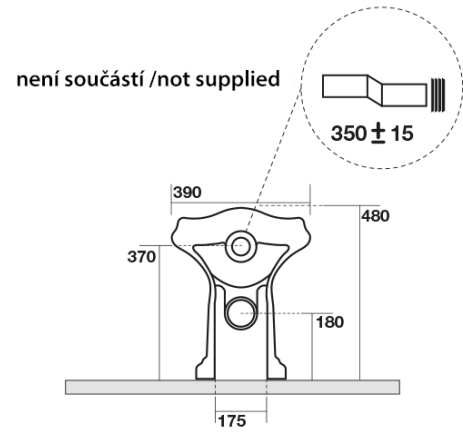

Order code: 101631

Basic information

Brand: Kerasan
Series: RETRO KERASAN

Size

Width: 390 mm
Height: 430 mm
Depth: 610 mm

Properties

Colour: Black
Material: Ceramic
Flushing Technology: Standard
Flushing water volume: Flushing 6 l
Shape: Retro
Equipment: S-Trap, P-Trap
Package does not contain: Mounting Kit, Toilet Seat
Weight / Piece: 13.35 kg
Packaging: 1 Piece
Warranty: 2 years

We recommend buy

1 Piece RETRO Soft Close Toilet Seat, black matt/chrome (Order code: 108831)

Technical sheet

120 mm con curva
art. 900102

max. 90 // min. 70
con curva art. 900104

max. 180 // min. 150
con curva art. 7619

tubo di raccordo
a parete art. 7539