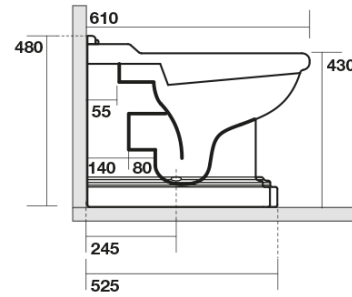

Order code: 101631

Basic information

Brand: Kerasan
Series: RETRO KERASAN

Size

Width: 390 mm
Height: 430 mm
Depth: 610 mm

Properties

Colour: Black
Material: Ceramic
Flushing Technology: Standard
Flushing water volume: Flushing 6 l
Shape: Retro
Equipment: S-Trap, P-Trap
Package does not contain: Mounting Kit, Toilet Seat
Weight / Piece: 13.35 kg
Packaging: 1 Piece
Warranty: 2 years

We recommend buy

1 Piece RETRO Soft Close Toilet Seat, black matt/chrome (Order code: 108831)

Technical sheet

120 mm con curva
art. 900102

max. 90 // min. 70
con curva art. 900104

max. 180 // min. 150
con curva art. 7619

tubo di raccordo
a parete art. 7539