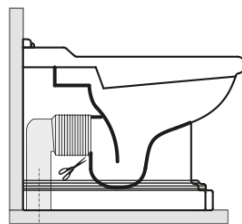

Order code: 101631

Basic information

Brand: Kerasan
Series: RETRO KERASAN

Size

Width: 390 mm
Height: 430 mm
Depth: 610 mm

Properties

Colour: Black
Material: Ceramic
Flushing Technology: Standard
Flushing water volume: Flushing 6 l
Shape: Retro
Equipment: S-Trap, P-Trap
Package does not contain: Mounting Kit, Toilet Seat
Weight / Piece: 13.35 kg
Packaging: 1 Piece
Warranty: 2 years

We recommend buy

1 Piece RETRO Soft Close Toilet Seat, black matt/chrome (Order code: 108831)

Technical sheet

120 mm con curva
art. 900102

max. 90 // min. 70
con curva art. 900104

max. 180 // min. 150
con curva art. 7619

tubo di raccordo
a parete art. 7539