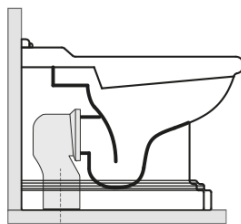

Order code: 101631

Basic information

Brand: Kerasan
Series: RETRO KERASAN

Size

Width: 390 mm
Height: 430 mm
Depth: 610 mm

Properties

Colour: Black
Material: Ceramic
Flushing Technology: Standard
Flushing water volume: Flushing 6 l
Shape: Retro
Equipment: S-Trap, P-Trap
Package does not contain: Mounting Kit, Toilet Seat
Weight / Piece: 13.35 kg
Packaging: 1 Piece
Warranty: 2 years

We recommend buy

1 Piece RETRO Soft Close Toilet Seat, black matt/chrome (Order code: 108831)

Technical sheet

120 mm con curva
art. 900102

max. 90 // min. 70
con curva art. 900104

max. 180 // min. 150
con curva art. 7619

tubo di raccordo
a parete art. 7539