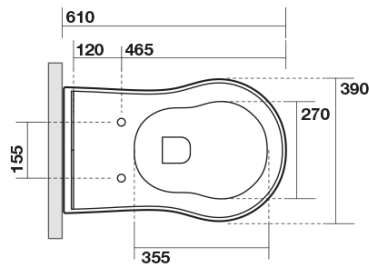

Order code: 101631

Basic information

Brand: Kerasan
Series: RETRO KERASAN

Size

Width: 390 mm
Height: 430 mm
Depth: 610 mm

Properties

Colour: Black
Material: Ceramic
Flushing Technology: Standard
Flushing water volume: Flushing 6 l
Shape: Retro
Equipment: S-Trap, P-Trap
Package does not contain: Mounting Kit, Toilet Seat
Weight / Piece: 13.35 kg
Packaging: 1 Piece
Warranty: 2 years

We recommend buy

1 Piece RETRO Soft Close Toilet Seat, black matt/chrome (Order code: 108831)

Technical sheet

120 mm con curva
art. 900102

max. 90 // min. 70
con curva art. 900104

max. 180 // min. 150
con curva art. 7619

tubo di raccordo
a parete art. 7539