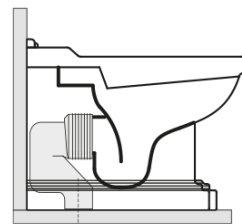

Order code: 101631

Basic information

Brand: Kerasan
Series: RETRO KERASAN

Size

Width: 390 mm
Height: 430 mm
Depth: 610 mm

Properties

Colour: Black
Material: Ceramic
Flushing Technology: Standard
Flushing water volume: Flushing 6 l
Shape: Retro
Equipment: S-Trap, P-Trap
Package does not contain: Mounting Kit, Toilet Seat
Weight / Piece: 13.35 kg
Packaging: 1 Piece
Warranty: 2 years

We recommend buy

1 Piece RETRO Soft Close Toilet Seat, black matt/chrome (Order code: 108831)

Technical sheet

120 mm con curva
art. 900102

max. 90 // min. 70
con curva art. 900104

max. 180 // min. 150
con curva art. 7619

tubo di raccordo
a parete art. 7539