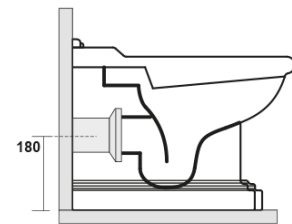

**Order code:** 101631

**Basic information**

**Brand:** Kerasan  
**Series:** RETRO KERASAN

**Size**

**Width:** 390 mm  
**Height:** 430 mm  
**Depth:** 610 mm

**Properties**

**Colour:** Black  
**Material:** Ceramic  
**Flushing Technology:** Standard  
**Flushing water volume:** Flushing 6 l  
**Shape:** Retro  
**Equipment:** S-Trap, P-Trap  
**Package does not contain:** Mounting Kit, Toilet Seat  
**Weight / Piece:** 13.35 kg  
**Packaging:** 1 Piece  
**Warranty:** 2 years

**We recommend buy**

1 Piece RETRO Soft Close Toilet Seat, black matt/chrome (Order code: 108831)

Technical sheet

120 mm con curva  
art. 900102

max. 90 // min. 70  
con curva art. 900104

max. 180 // min. 150  
con curva art. 7619

tubo di raccordo  
a parete art. 7539