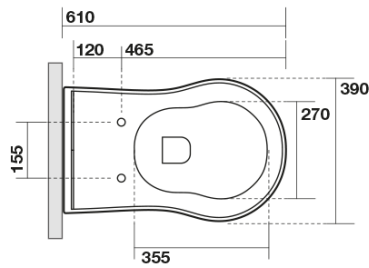

**Order code:** 101631

**Basic information**

**Brand:** Kerasan  
**Series:** RETRO KERASAN

**Size**

**Width:** 390 mm  
**Height:** 430 mm  
**Depth:** 610 mm

**Properties**

**Colour:** Black  
**Material:** Ceramic  
**Flushing Technology:** Standard  
**Flushing water volume:** Flushing 6 l  
**Shape:** Retro  
**Equipment:** S-Trap, P-Trap  
**Package does not contain:** Mounting Kit, Toilet Seat  
**Weight / Piece:** 13.35 kg  
**Packaging:** 1 Piece  
**Warranty:** 2 years

**We recommend buy**

1 Piece RETRO Soft Close Toilet Seat, black matt/chrome (Order code: 108831)

Technical sheet

120 mm con curva  
art. 900102

max. 90 // min. 70  
con curva art. 900104

max. 180 // min. 150  
con curva art. 7619

tubo di raccordo  
a parete art. 7539