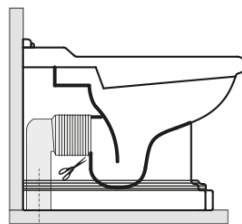

**Order code:** 101631

**Basic information**

**Brand:** Kerasan  
**Series:** RETRO KERASAN

**Size**

**Width:** 390 mm  
**Height:** 430 mm  
**Depth:** 610 mm

**Properties**

**Colour:** Black  
**Material:** Ceramic  
**Flushing Technology:** Standard  
**Flushing water volume:** Flushing 6 l  
**Shape:** Retro  
**Equipment:** S-Trap, P-Trap  
**Package does not contain:** Mounting Kit, Toilet Seat  
**Weight / Piece:** 13.35 kg  
**Packaging:** 1 Piece  
**Warranty:** 2 years

**We recommend buy**

1 Piece RETRO Soft Close Toilet Seat, black matt/chrome (Order code: 108831)

Technical sheet

120 mm con curva  
art. 900102

max. 90 // min. 70  
con curva art. 900104

max. 180 // min. 150  
con curva art. 7619

tubo di raccordo  
a parete art. 7539