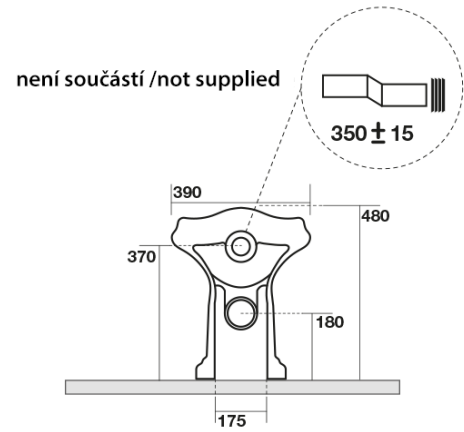

**Order code:** 101631

**Basic information**

**Brand:** Kerasan  
**Series:** RETRO KERASAN

**Size**

**Width:** 390 mm  
**Height:** 430 mm  
**Depth:** 610 mm

**Properties**

**Colour:** Black  
**Material:** Ceramic  
**Flushing Technology:** Standard  
**Flushing water volume:** Flushing 6 l  
**Shape:** Retro  
**Equipment:** S-Trap, P-Trap  
**Package does not contain:** Mounting Kit, Toilet Seat  
**Weight / Piece:** 13.35 kg  
**Packaging:** 1 Piece  
**Warranty:** 2 years

**We recommend buy**

1 Piece RETRO Soft Close Toilet Seat, black matt/chrome (Order code: 108831)

Technical sheet

120 mm con curva  
art. 900102

max. 90 // min. 70  
con curva art. 900104

max. 180 // min. 150  
con curva art. 7619

tubo di raccordo  
a parete art. 7539