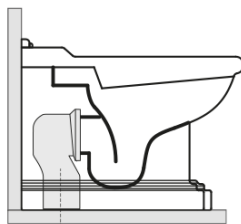

**Order code:** 101631

**Basic information**

**Brand:** Kerasan  
**Series:** RETRO KERASAN

**Size**

**Width:** 390 mm  
**Height:** 430 mm  
**Depth:** 610 mm

**Properties**

**Colour:** Black  
**Material:** Ceramic  
**Flushing Technology:** Standard  
**Flushing water volume:** Flushing 6 l  
**Shape:** Retro  
**Equipment:** S-Trap, P-Trap  
**Package does not contain:** Mounting Kit, Toilet Seat  
**Weight / Piece:** 13.35 kg  
**Packaging:** 1 Piece  
**Warranty:** 2 years

**We recommend buy**

1 Piece RETRO Soft Close Toilet Seat, black matt/chrome (Order code: 108831)

Technical sheet

120 mm con curva  
art. 900102

max. 90 // min. 70  
con curva art. 900104

max. 180 // min. 150  
con curva art. 7619

tubo di raccordo  
a parete art. 7539