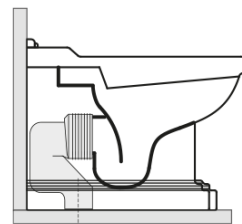

**Order code:** 101631

**Basic information**

**Brand:** Kerasan  
**Series:** RETRO KERASAN

**Size**

**Width:** 390 mm  
**Height:** 430 mm  
**Depth:** 610 mm

**Properties**

**Colour:** Black  
**Material:** Ceramic  
**Flushing Technology:** Standard  
**Flushing water volume:** Flushing 6 l  
**Shape:** Retro  
**Equipment:** S-Trap, P-Trap  
**Package does not contain:** Mounting Kit, Toilet Seat  
**Weight / Piece:** 13.35 kg  
**Packaging:** 1 Piece  
**Warranty:** 2 years

**We recommend buy**

1 Piece RETRO Soft Close Toilet Seat, black matt/chrome (Order code: 108831)

Technical sheet

120 mm con curva  
art. 900102

max. 90 // min. 70  
con curva art. 900104

max. 180 // min. 150  
con curva art. 7619

tubo di raccordo  
a parete art. 7539