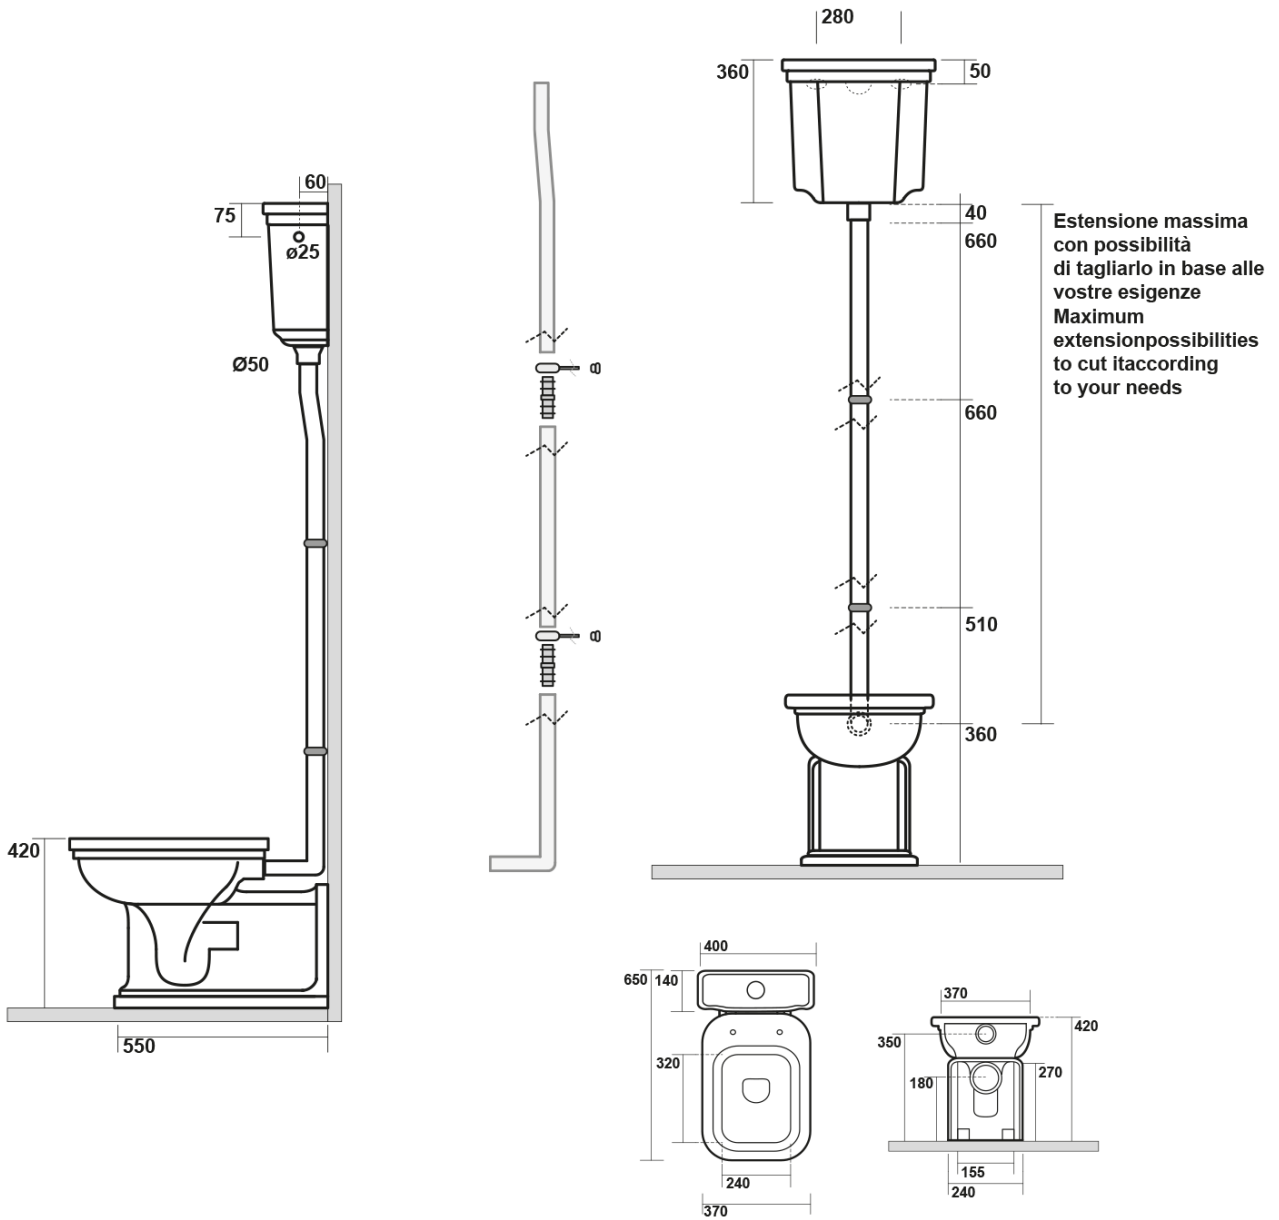

## Size

**Width:** 400 mm  
**Height:** 360 mm  
**Depth:** 140 mm

## Properties

**Colour:** Black  
**Material:** Ceramic  
**Shape:** Retro  
**Weight / Piece:** 11.7 kg  
**Packaging:** 1 Piece  
**Warranty:** 2 years

## We recommend buy

1 Piece WALDORF High Level Cistern tube, chrome (Order code: 757390)  
1 Piece WALDORF-RETRO Flush Mechanism, chrome (Order code: 754590)

Technical sheet

Estensione massima  
con possibilità  
di tagliarlo in base alle  
vostre esigenze  
Maximum  
extension possibilities  
to cut it according  
to your needs