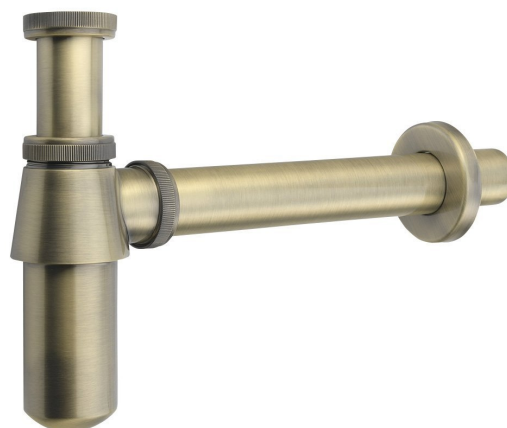

## RETRO Washbasin Siphon 5/4" dia 32mm, dark bronze

Order code: 9686

### Properties

Colour: Bronze

Material: Brass

Warranty: 2 years