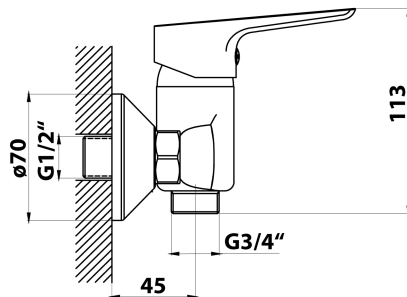

LOTTA wall mounted mixer tap, flat increased spout, chrome

Order code: LT643

Size
Width: 182 mm

Properties
Colour: Chrome
Material: Brass
Warranty: 4 years

Technical sheet

LOTTA wall mounted mixer tap, flat increased spout, chrome