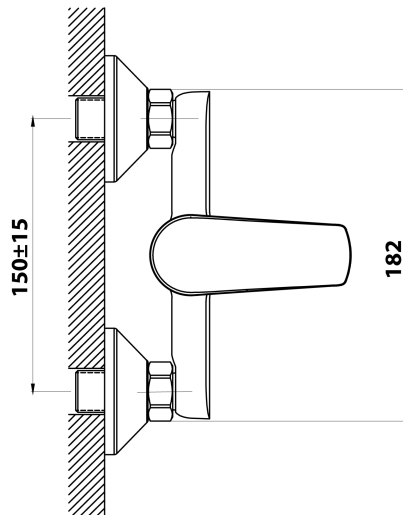

LOTTA wall mounted mixer tap, flat increased spout, chrome

Order code: LT643

Size
Width: 182 mm

Properties
Colour: Chrome
Material: Brass
Warranty: 4 years

Technical sheet

LOTTA wall mounted mixer tap, flat increased spout, chrome