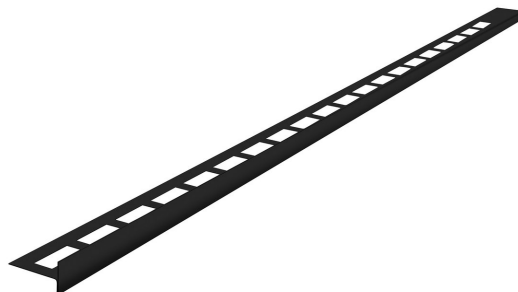

**Stainless Steel Transition Profile, left, Height 10mm,  
Length 1000mm, black matt**

**Order code:** SPD10B-L

**Basic information**

**Brand:** Sapho

**Size**

**Length:** 1000 mm

**Height:** 10 mm

**Properties**

**Colour:** Black

**Material:** Stainless steel

**Installation:** Left

**Weight / Piece:** 0.355 kg

**Packaging:** 1 Piece

**Warranty:** 2 years

Stainless Steel Transition Profile, left, Height 10mm,  
Length 1000mm, black matt