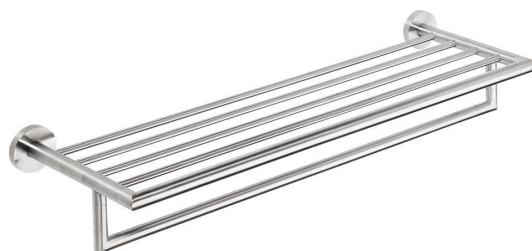

X-STEEL towel shelf with rail, stainless steel matt

Order code: XS406

Basic information

Brand: Sapho
Series: X-STEEL

Size

Length: 655 mm
Width: 655 mm
Height: 120 mm
Depth: 215 mm

Properties

Colour: Stainless steel matt
Material: Stainless steel
Shape: Circular
Type: Towel holder: with shelf
Installation: Drilling
Weight / Piece: 1.437 kg
Packaging: 1 Piece
Warranty: 10 years