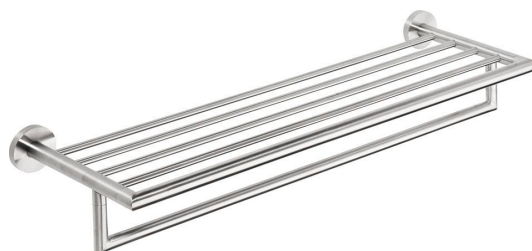

## X-STEEL towel shelf with rail, stainless steel matt

**Order code:** XS406

### Basic information

**Brand:** Sapho  
**Series:** X-STEEL

### Size

**Length:** 655 mm  
**Width:** 655 mm  
**Height:** 120 mm  
**Depth:** 215 mm

### Properties

**Colour:** Stainless steel matt  
**Material:** Stainless steel  
**Shape:** Circular  
**Type:** Towel holder: with shelf  
**Installation:** Drilling  
**Weight / Piece:** 1.437 kg  
**Packaging:** 1 Piece  
**Warranty:** 10 years