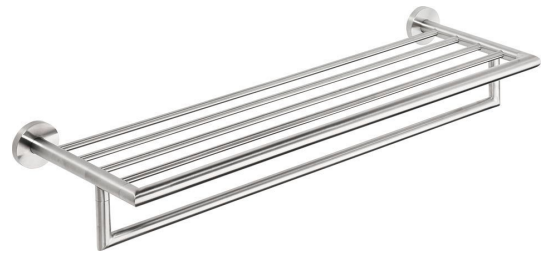

X-STEEL towel shelf with rail, stainless steel matt

Order code: XS406

Size

Length: 655 mm
 Width: 655 mm
 Height: 120 mm
 Depth: 215 mm

Properties

Colour: Stainless steel matt
 Material: Stainless steel
 Warranty: 10 years