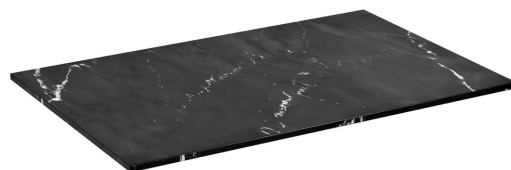

# SKARA Rockstone Countertop 71,2x12x46cm, black attica

**Order code:** CG025-0598

## Basic information

**Brand:** Sapho  
**Series:** SKARA

## Size

**Width:** 712 mm  
**Height:** 12 mm  
**Depth:** 460 mm

## Properties

**Colour:** Black matt  
**Decor:** Black Attica  
**Colour options:** According to the Swatch  
**Material:** Solid Surface - Artificial stone  
**Type of cabinet:** Countertop  
**Type of washbasin:** Countertop washbasin  
**Weight / Piece:** 8.8 kg  
**Packaging:** 1 Piece  
**Warranty:** 2 years