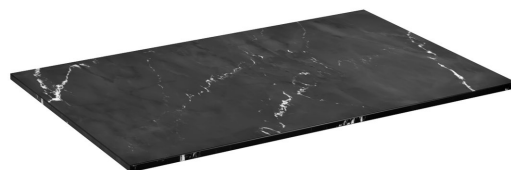

SKARA Rockstone Countertop 71,2x12x46cm, black attica

Order code: CG025-0598

Basic information

Brand: Sapho
Series: SKARA

Size

Width: 712 mm
Height: 12 mm
Depth: 460 mm

Properties

Colour: Black matt
Decor: Black Attica
Colour options: According to the Swatch
Material: Solid Surface - Artificial stone
Type of cabinet: Countertop
Type of washbasin: Countertop washbasin
Weight / Piece: 8.8 kg
Packaging: 1 Piece
Warranty: 2 years

SKARA Rockstone Countertop 71,2x12x46cm, black
attica

Technical sheet