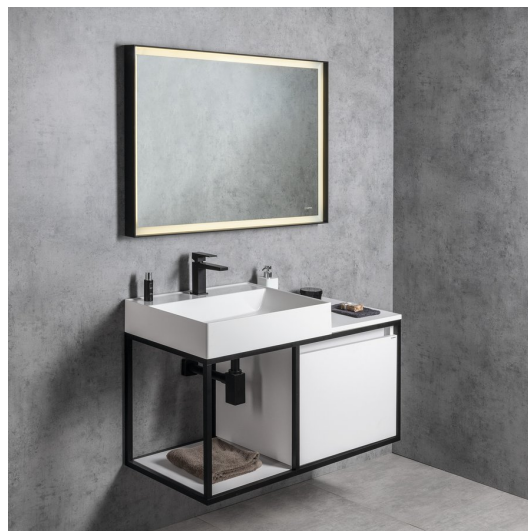

Order code: KSET-028

Basic information

Brand: Sapho
Series: SKARA

Size

Width: 1000 mm

Properties

Colour: White matt
Material: Aluminum, MDF/laminate
Installation: Wall-Hung
Type of cabinet: Drawers
Type of washbasin: Countertop washbasin
Mirror type: Backlit mirrors
Light Control: Not included
LED colour: Warm white (2 800 - 3 000 K)
Luminosity: 4320 lm
LED life: 30000 hrs.
Equipment: Silent and soft closing, Corrosion protection
Weight / set: 62.437 kg
Packaging: 4 Piece
Warranty: 2 years

We recommend buy

1 Piece Stainless steel washbasin drain 5/4", stopper with handle (Order code: 151.119.0)

Technical sheet