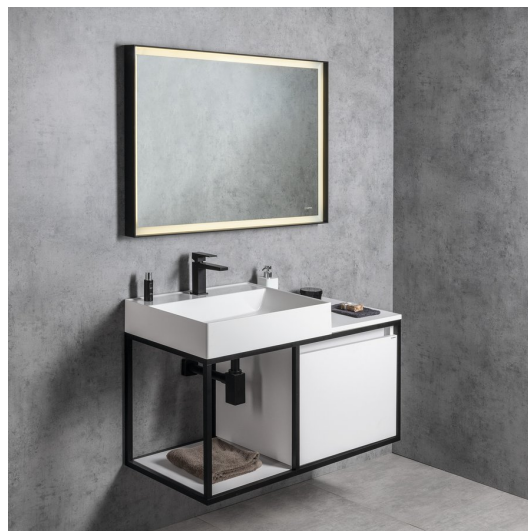

Order code: KSET-028

Basic information

Brand: Sapho
Series: SKARA

Size

Width: 1000 mm

Properties

Colour: White matt
Material: Aluminum, MDF/laminate
Installation: Wall-Hung
Type of cabinet: Drawers
Type of washbasin: Countertop washbasin
Mirror type: Backlit mirrors
Light Control: Not included
LED colour: Warm white (2 800 - 3 000 K)
Luminosity: 4320 lm
LED life: 30000 hrs.
Equipment: Silent and soft closing, Corrosion protection
Weight / set: 62.437 kg
Packaging: 4 Piece
Warranty: 2 years

We recommend buy

1 Piece Washbasin drain 5/4", stopper with handle, stainless steel (Order code: 151.119.0)

Technical sheet