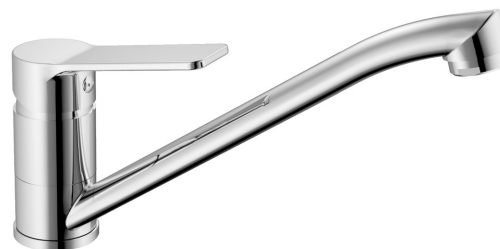

## SINTRA kitchen sink mixer, chrome

**Order code:** SX070

### Size

**Height:** 149 mm

**Depth:** 248 mm

### Properties

**Colour:** Chrome

**Material:** Brass

**Shape:** Circular

**Installation:** Freestanding

**Type of control:** Lever

**Cartridge diameter:** 35 mm

**Spout Height:** 123 mm

**Equipment:** Rotary spout

**Weight / Piece:** 1.21 kg

**Packaging:** 1 Piece

**Warranty:** 4 years