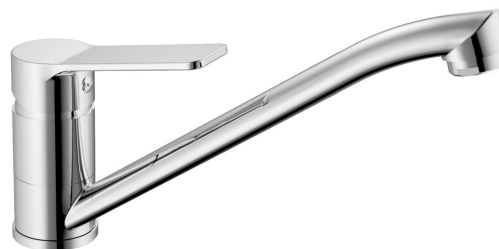

## SINTRA kitchen sink mixer, chrome

**Order code:** SX070

### Size

**Height:** 149 mm

**Depth:** 248 mm

### Properties

**Colour:** Chrome

**Material:** Brass

**Shape:** Circular

**Installation:** Freestanding

**Type of control:** Lever

**Cartridge diameter:** 35 mm

**Spout Height:** 123 mm

**Equipment:** Rotary spout

**Weight / Piece:** 1.21 kg

**Packaging:** 1 Piece

**Warranty:** 4 years