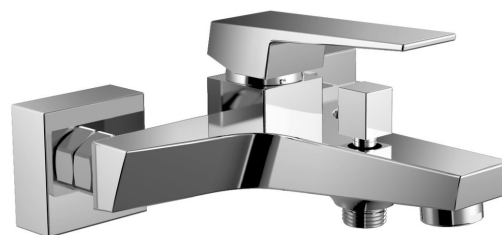

RITMO wall-mounted bath mixer, chrome

Order code: RT010

Basic information

Brand: Aqualine

Series: RITMO

Size

Width: 180 mm

Properties

Colour: Chrome

Material: Brass

Shape: Square

Installation: Wall-mounted 150 mm

Type of control: Lever

Type of diverter: Pressure with locking

Cartridge diameter: 35 mm

Weight / Piece: 1.66 kg

Packaging: 1 Piece

Warranty: 4 years

Spare parts

Male Tap Aerator M24x1, chrome (Order code: 3070.200)

Replacement Cartridge (Order code: 521601)

Technical sheet