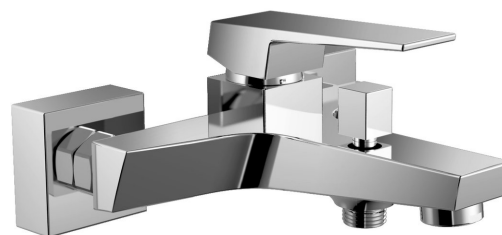

RITMO wall-mounted bath mixer, chrome

Order code: RT010

Size

Width: 180 mm

Properties

Colour: Chrome

Material: Brass

Warranty: 4 years