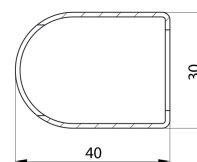

ALYA curved bathroom radiator 600x1420mm, chrome

Order code: LLC204

Basic information

Brand: Aqualine

Series: ALYA

Size

Width: 600 mm

Height: 1420 mm

Volume: 7.2 l

Properties

Colour: Chrome

Material: Steel

Shape: H-Shape

Suggested heating element: 500 W

Heating type: Electric Heating, Combined heating - Electric/Central, Central heating

Connection centers: 550 mm

Output: 541 W

Temperature gradient: 75/65/20 °C

Weight / Piece: 12.1 kg

Packaging: 1 Piece

Warranty: 2 years

Technical sheet

BOTTOM VIEW

28 TUBES

DETAIL B - Profile Cut

DETAIL C - Tube Cut

TOP VIEW