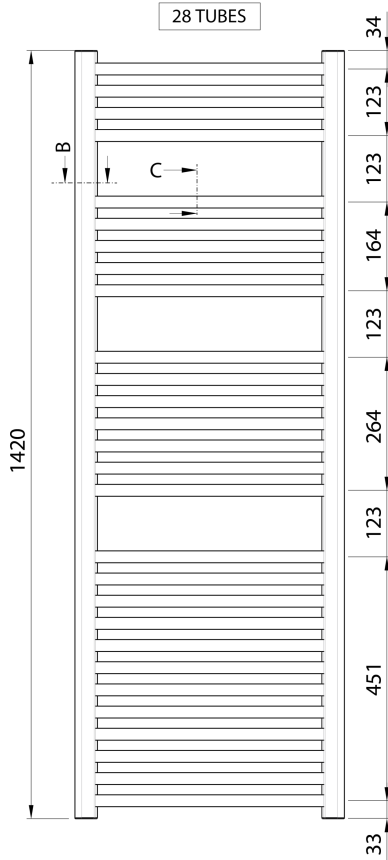

ALYA curved bathroom radiator 600x1420mm, chrome

Order code: LLC204

Basic information

Brand: Aqualine

Series: ALYA

Size

Width: 600 mm

Height: 1420 mm

Volume: 7.2 l

Properties

Colour: Chrome

Material: Steel

Shape: H-Shape

Suggested heating element: 500 W

Heating type: Electric Heating, Combined heating - Electric/Central, Central heating

Connection centers: 550 mm

Output: 541 W

Temperature gradient: 75/65/20 °C

Weight / Piece: 12.1 kg

Packaging: 1 Piece

Warranty: 2 years

Technical sheet

BOTTOM VIEW

28 TUBES

DETAIL B - Profile Cut

DETAIL C - Tube Cut

TOP VIEW