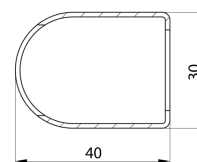

### Size

**Width:** 500 mm

**Height:** 1420 mm

**Volume:** 6.3 l

### Properties

**Colour:** Chrome

**Material:** Steel

**Shape:** H-Shape

**Suggested heating element:** 500 W

**Heating type:** Electric Heating, Combined heating -  
Electric/Central, Central heating

**Connection centers:** 450 mm

**Output:** 457 W

**Temperature gradient:** 75/65/20 °C

**Weight / Piece:** 10.7 kg

**Packaging:** 1 Piece

**Warranty:** 2 years

Technical sheet

BOTTOM VIEW

28 TUBES

DETAIL B - Profile Cut

DETAIL C - Tube Cut

TOP VIEW