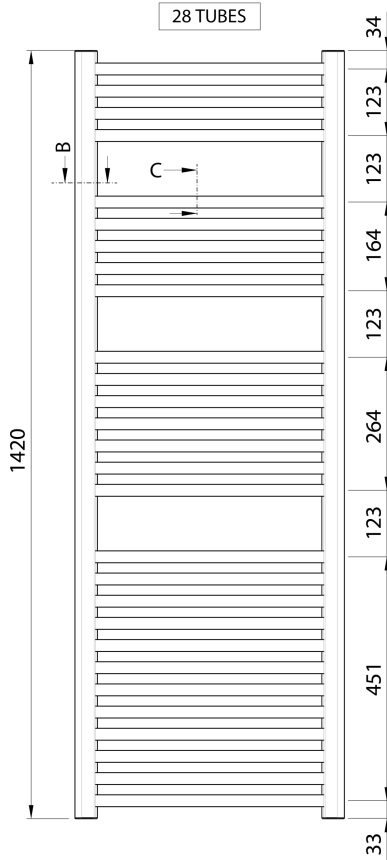

### Size

**Width:** 500 mm

**Height:** 1420 mm

**Volume:** 6.3 l

### Properties

**Colour:** Chrome

**Material:** Steel

**Shape:** H-Shape

**Suggested heating element:** 500 W

**Heating type:** Electric Heating, Combined heating -  
Electric/Central, Central heating

**Connection centers:** 450 mm

**Output:** 457 W

**Temperature gradient:** 75/65/20 °C

**Weight / Piece:** 10.7 kg

**Packaging:** 1 Piece

**Warranty:** 2 years

Technical sheet

BOTTOM VIEW

28 TUBES

DETAIL B - Profile Cut

DETAIL C - Tube Cut

TOP VIEW