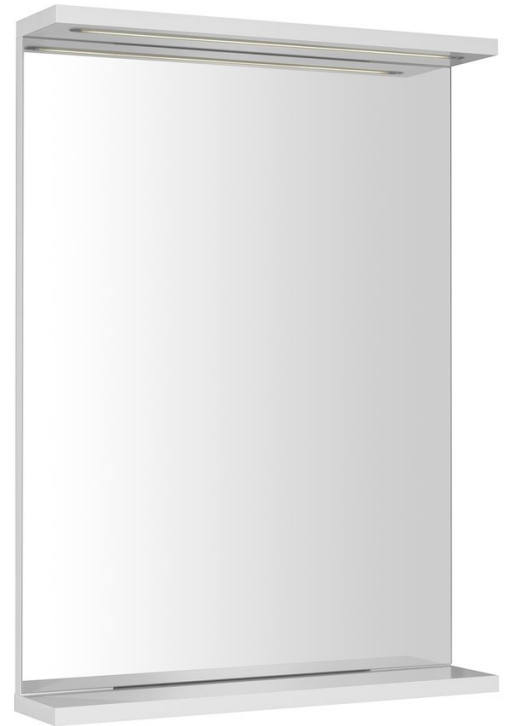

# KORIN STRIP Mirror with LED Light 50x70x12cm

**Order code:** KO395S

## Basic information

**Brand:** Aqualine  
**Series:** KORIN

## Size

**Width:** 500 mm  
**Height:** 700 mm

## Properties

**Frame colour:** White  
**Material:** MDF/laminate  
**Mirror type:** Illuminated mirrors, Mirrors with shelf  
**Shape:** Rectangle  
**Light Control:** Not included  
**Electrical protection:** IP44  
**Power input:** 6 W  
**LED colour:** Daily white (4 000 - 5 000 K)  
**Luminosity:** 350 lm  
**LED life:** 20000 hrs.  
**Weight / Piece:** 7.0 kg  
**Packaging:** 1 Piece  
**Warranty:** 2 years