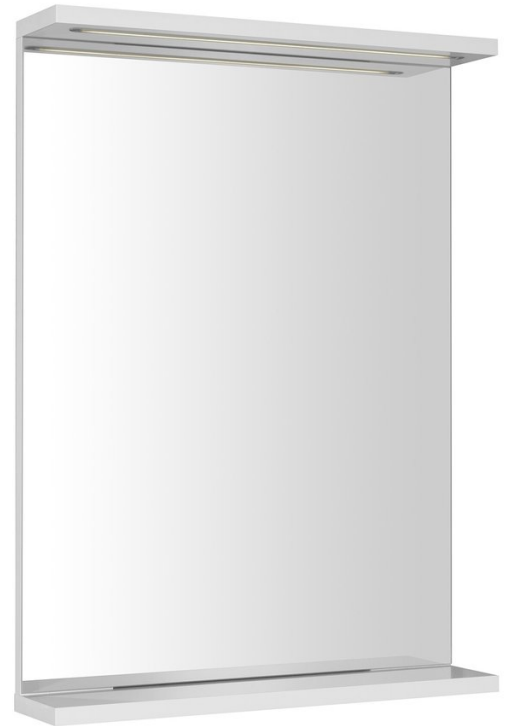

KORIN STRIP Mirror with LED Light 50x70x12cm

Order code: KO395S

Basic information

Brand: Aqualine
Series: KORIN

Size

Width: 500 mm
Height: 700 mm

Properties

Frame colour: White
Material: MDF/laminate
Mirror type: Illuminated mirrors, Mirrors with shelf
Shape: Rectangle
Light Control: Not included
Electrical protection: IP44
Power input: 6 W
LED colour: Daily white (4 000 - 5 000 K)
Luminosity: 350 lm
LED life: 20000 hrs.
Weight / Piece: 7.0 kg
Packaging: 1 Piece
Warranty: 2 years