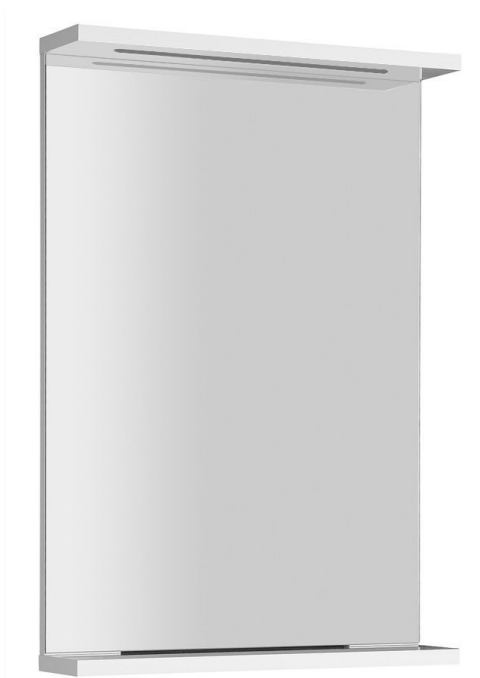

KORIN STRIP Mirror with LED Light 40x70x12cm

Order code: KO345S

Basic information

Brand: Aqualine
Series: KORIN

Size

Width: 400 mm
Height: 700 mm

Properties

Frame colour: White
Material: MDF/laminate
Mirror type: Illuminated mirrors, Mirrors with shelf
Shape: Rectangle
Light Control: Not included
Electrical protection: IP44
Power input: 6 W
LED colour: Daily white (4 000 - 5 000 K)
LED life: 20000 hrs.
Weight / Piece: 5.3 kg
Packaging: 1 Piece
Warranty: 2 years