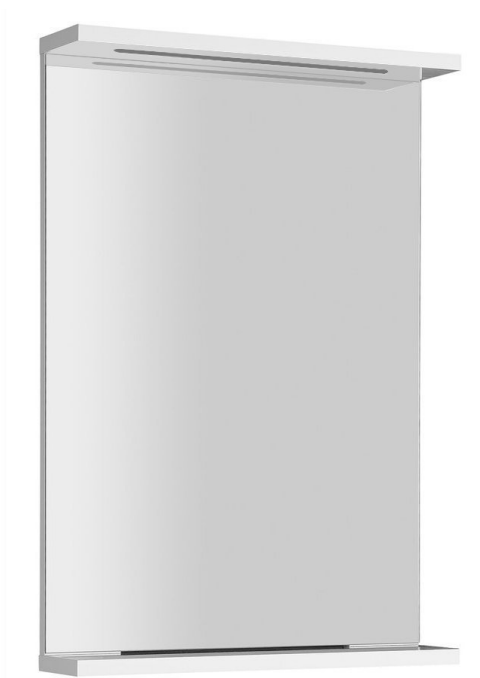

# KORIN STRIP Mirror with LED Light 40x70x12cm

**Order code:** KO345S

## Basic information

**Brand:** Aqualine  
**Series:** KORIN

## Size

**Width:** 400 mm  
**Height:** 700 mm

## Properties

**Frame colour:** White  
**Material:** MDF/laminate  
**Mirror type:** Illuminated mirrors, Mirrors with shelf  
**Shape:** Rectangle  
**Light Control:** Not included  
**Electrical protection:** IP44  
**Power input:** 6 W  
**LED colour:** Daily white (4 000 - 5 000 K)  
**LED life:** 20000 hrs.  
**Weight / Piece:** 5.3 kg  
**Packaging:** 1 Piece  
**Warranty:** 2 years