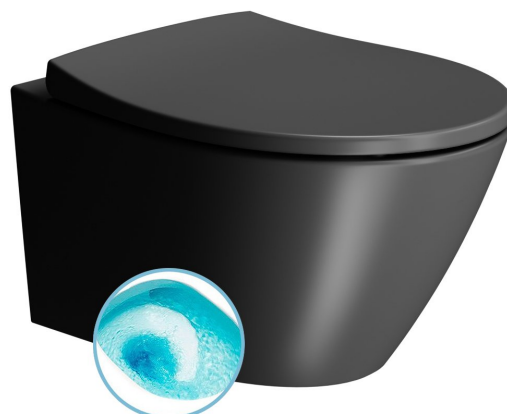

MODO wall hung toilet, Swirlflush, 37x52cm, black dual-matt

Order code: 981626

Size

Width: 370 mm
 Height: 340 mm
 Depth: 520 mm

Properties

Colour: Black
 Material: Ceramic
 Warranty: 2 years

Technical sheet