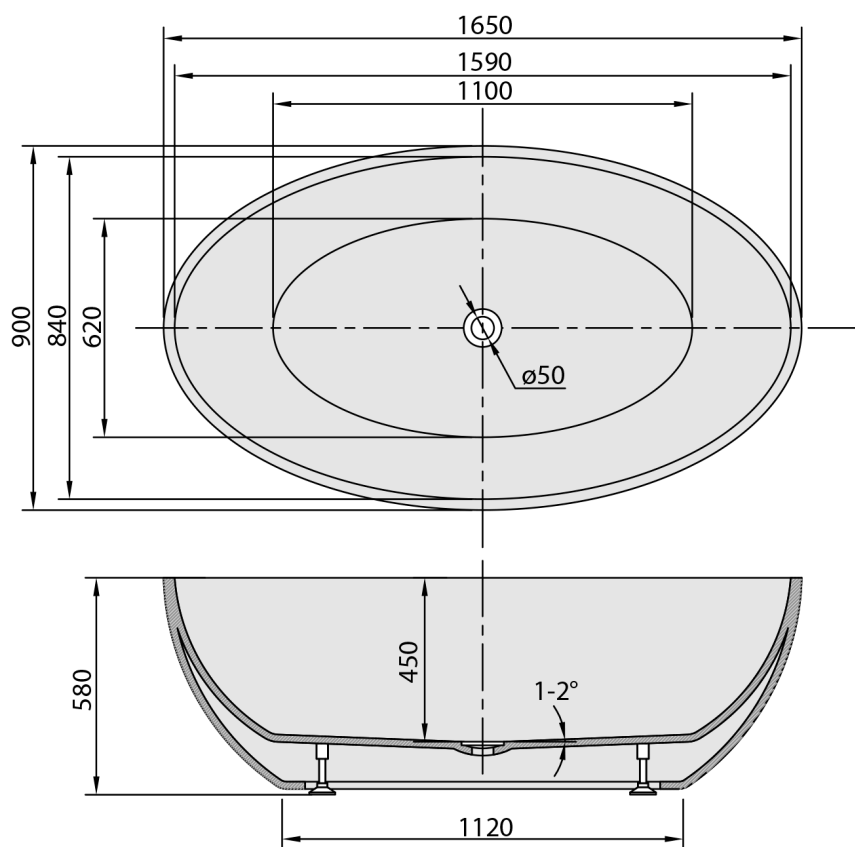

CORYN freestanding bathtub 165x90x58cm, white

Order code: 68651

Size

Length: 1650 mm
 Width: 900 mm
 Height: 580 mm
 Volume: 270 l

Properties

Colour: White
 Material: Acrylate
 Warranty: 2 years

Technical sheet

VOLUME 270L