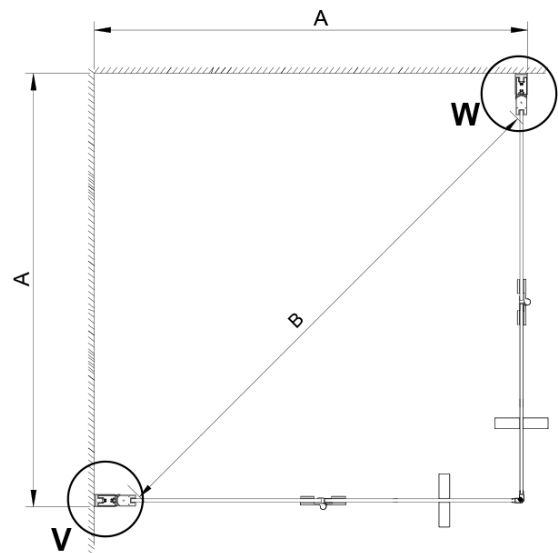

LORO Bi-fold Shower Door for corner entry 900 mm, clear glass

Technical sheet

GN4770/GN4780/GN4790

Model	A	B
GN4770	680-700	810
GN4780	780-800	980
GN4790	880-900	1095