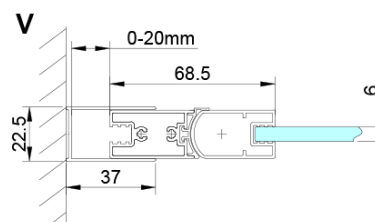

LORO Bi-fold Shower Door for corner entry 900 mm, clear glass

Technical sheet

GN4770/GN4780/GN4790

Model	A	B
GN4770	680-700	810
GN4780	780-800	980
GN4790	880-900	1095