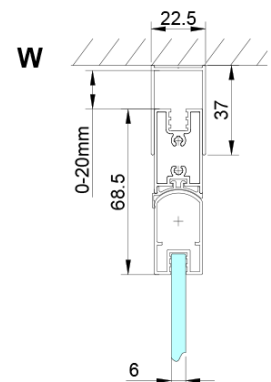

LORO Bi-fold Shower Door for corner entry 900 mm, clear glass

Technical sheet

GN4770/GN4780/GN4790

Model	A	B
GN4770	680-700	810
GN4780	780-800	980
GN4790	880-900	1095