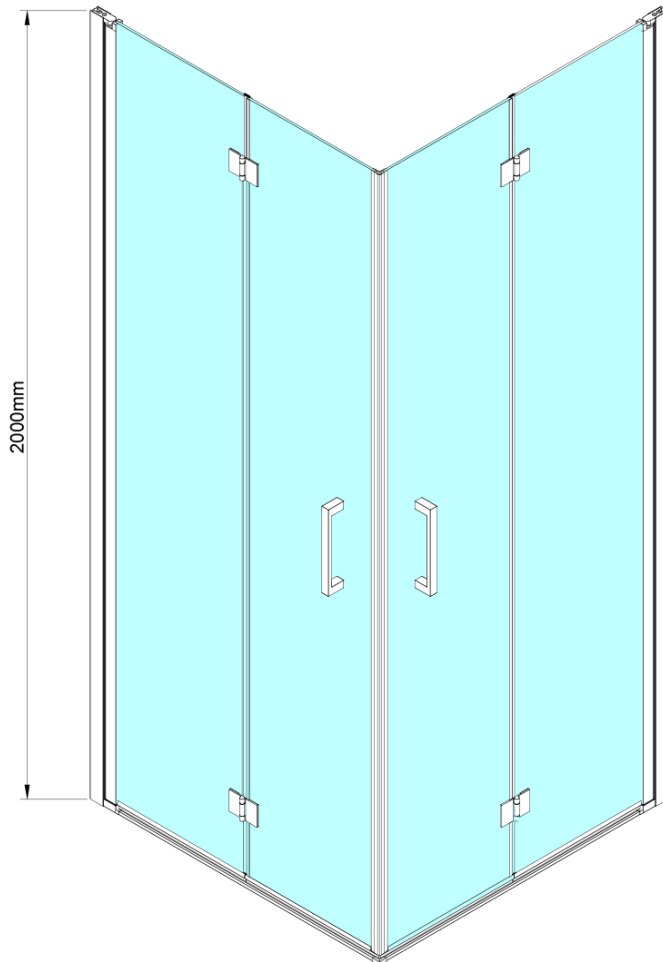

LORO Bi-fold Shower Door for corner entry 900 mm, clear glass

Technical sheet

GN4770/GN4780/GN4790

Model	A	B
GN4770	680-700	810
GN4780	780-800	980
GN4790	880-900	1095