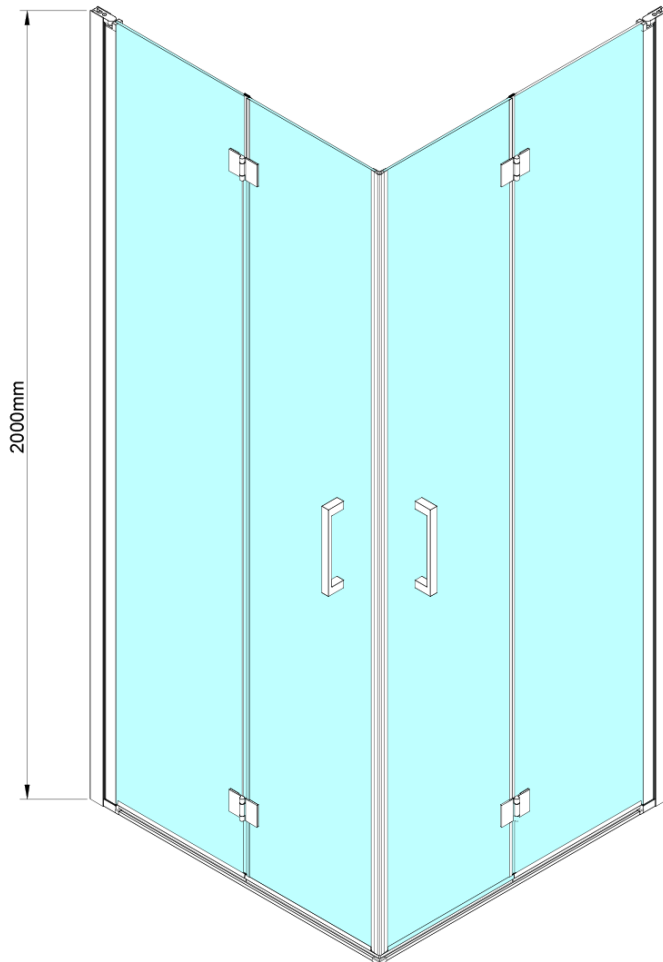

LORO Bi-fold Shower Door for corner entry 900 mm, clear glass

Order code: GN4790

Basic information

Brand: Gelco

Series: LORO

Size

Height: 2000 mm

Properties

Profile colour: Chrome - polished aluminum

Shape: Combinable door

Type of opening: Folding door

Glass colour: TRANSPARENT glass

Glass finish: Coated glass

Glass thickness: 6 mm

Properties: Frameless design

Weight / Piece: 31.0 kg

Packaging: 1 Piece

Warranty: 3 years

LORO Bi-fold Shower Door for corner entry 900 mm, clear glass

Technical sheet

GN4770/GN4780/GN4790

Model	A	B
GN4770	680-700	810
GN4780	780-800	980
GN4790	880-900	1095