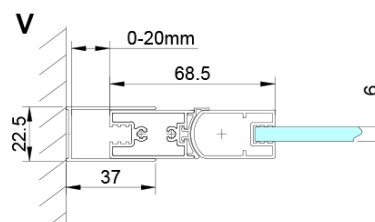

LORO Bi-fold Shower Door for corner entry 900 mm, clear glass

Order code: GN4790

Basic information

Brand: Gelco

Series: LORO

Size

Height: 2000 mm

Properties

Profile colour: Chrome - polished aluminum

Shape: Combinable door

Type of opening: Folding door

Glass colour: TRANSPARENT glass

Glass finish: Coated glass

Glass thickness: 6 mm

Properties: Frameless design

Weight / Piece: 31.0 kg

Packaging: 1 Piece

Warranty: 3 years

LORO Bi-fold Shower Door for corner entry 900 mm, clear glass

Technical sheet

GN4770/GN4780/GN4790

Model	A	B
GN4770	680-700	810
GN4780	780-800	980
GN4790	880-900	1095