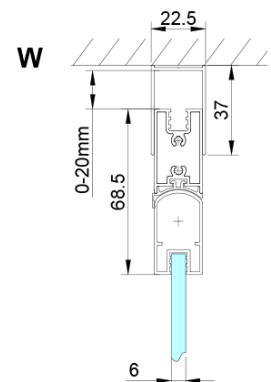

LORO Bi-fold Shower Door for corner entry 900 mm, clear glass

Order code: GN4790

Basic information

Brand: Gelco

Series: LORO

Size

Height: 2000 mm

Properties

Profile colour: Chrome - polished aluminum

Shape: Combinable door

Type of opening: Folding door

Glass colour: TRANSPARENT glass

Glass finish: Coated glass

Glass thickness: 6 mm

Properties: Frameless design

Weight / Piece: 31.0 kg

Packaging: 1 Piece

Warranty: 3 years

LORO Bi-fold Shower Door for corner entry 900 mm, clear glass

Technical sheet

GN4770/GN4780/GN4790

Model	A	B
GN4770	680-700	810
GN4780	780-800	980
GN4790	880-900	1095