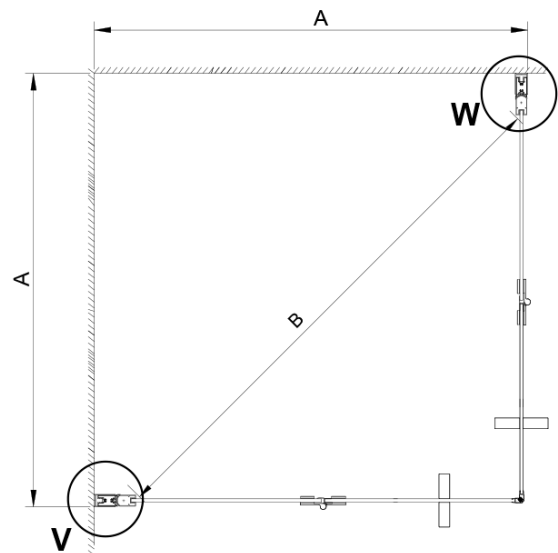

LORO Bi-fold Shower Door for corner entry 900 mm, clear glass

Order code: GN4790

Basic information

Brand: Gelco

Series: LORO

Size

Height: 2000 mm

Properties

Profile colour: Chrome - polished aluminum

Shape: Combinable door

Type of opening: Folding door

Glass colour: TRANSPARENT glass

Glass finish: Coated glass

Glass thickness: 6 mm

Properties: Frameless design

Weight / Piece: 31.0 kg

Packaging: 1 Piece

Warranty: 3 years

LORO Bi-fold Shower Door for corner entry 900 mm, clear glass

Technical sheet

GN4770/GN4780/GN4790

Model	A	B
GN4770	680-700	810
GN4780	780-800	980
GN4790	880-900	1095