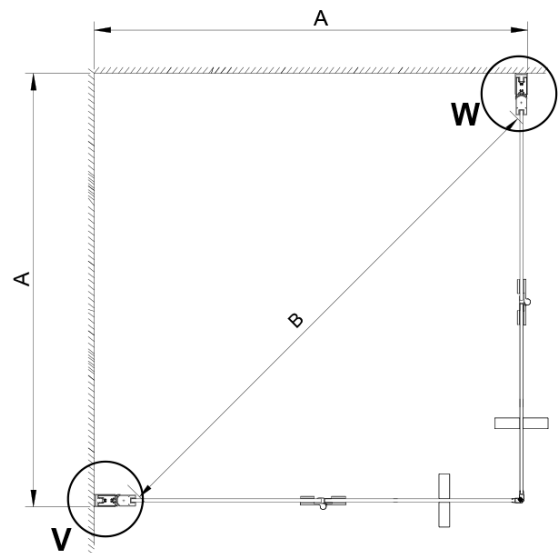

LORO Bi-fold Shower Door for corner entry 800 mm, clear glass

Order code: GN4780

Basic information

Brand: Gelco

Series: LORO

Size

Height: 2000 mm

Properties

Profile colour: Chrome - polished aluminum

Shape: Combinable door

Type of opening: Folding door

Glass colour: TRANSPARENT glass

Glass finish: Coated glass

Glass thickness: 6 mm

Properties: Frameless design

Weight / Piece: 25.0 kg

Packaging: 1 Piece

Warranty: 3 years

LORO Bi-fold Shower Door for corner entry 800 mm, clear glass

Technical sheet

GN4770/GN4780/GN4790

| Model | A | B |
|--------|---------|------|
| GN4770 | 680-700 | 810 |
| GN4780 | 780-800 | 980 |
| GN4790 | 880-900 | 1095 |