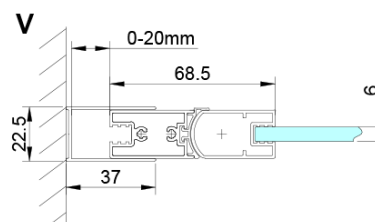

LORO Bi-fold Shower Door for corner entry 800 mm, clear glass

Order code: GN4780

Basic information

Brand: Gelco

Series: LORO

Size

Height: 2000 mm

Properties

Profile colour: Chrome - polished aluminum

Shape: Combinable door

Type of opening: Folding door

Glass colour: TRANSPARENT glass

Glass finish: Coated glass

Glass thickness: 6 mm

Properties: Frameless design

Weight / Piece: 25.0 kg

Packaging: 1 Piece

Warranty: 3 years

LORO Bi-fold Shower Door for corner entry 800 mm, clear glass

Technical sheet

GN4770/GN4780/GN4790

| Model | A | B |
|--------|---------|------|
| GN4770 | 680-700 | 810 |
| GN4780 | 780-800 | 980 |
| GN4790 | 880-900 | 1095 |