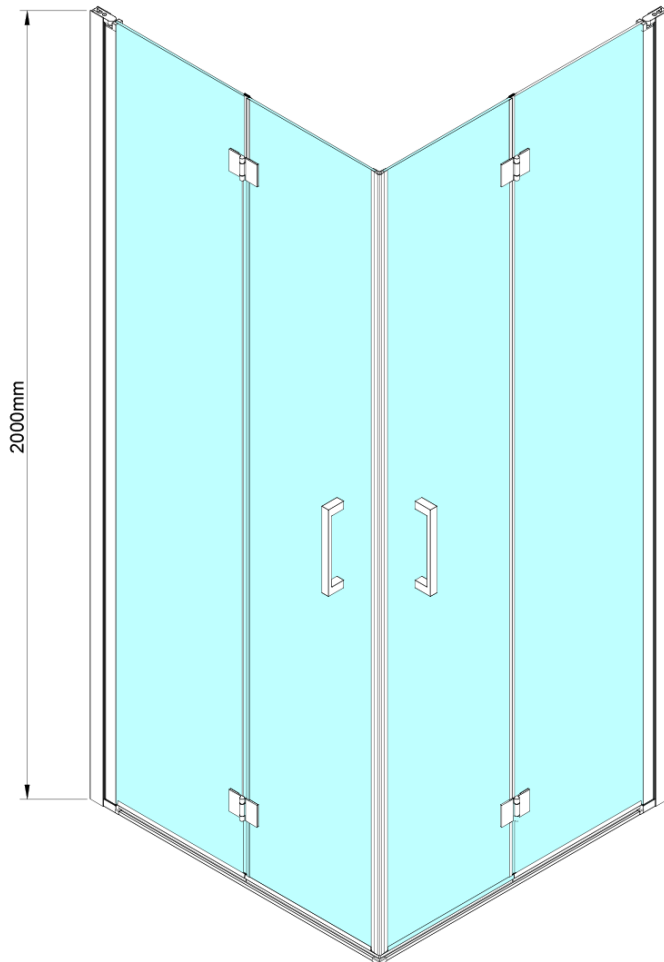

LORO Bi-fold Shower Door for corner entry 800 mm, clear glass

Order code: GN4780

Basic information

Brand: Gelco

Series: LORO

Size

Height: 2000 mm

Properties

Profile colour: Chrome - polished aluminum

Shape: Combinable door

Type of opening: Folding door

Glass colour: TRANSPARENT glass

Glass finish: Coated glass

Glass thickness: 6 mm

Properties: Frameless design

Weight / Piece: 25.0 kg

Packaging: 1 Piece

Warranty: 3 years

LORO Bi-fold Shower Door for corner entry 800 mm, clear glass

Technical sheet

GN4770/GN4780/GN4790

| Model | A | B |
|--------|---------|------|
| GN4770 | 680-700 | 810 |
| GN4780 | 780-800 | 980 |
| GN4790 | 880-900 | 1095 |