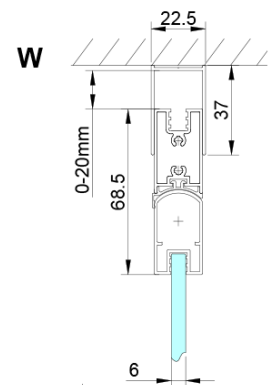

LORO Bi-fold Shower Door for corner entry 800 mm, clear glass

Order code: GN4780

Basic information

Brand: Gelco

Series: LORO

Size

Height: 2000 mm

Properties

Profile colour: Chrome - polished aluminum

Shape: Combinable door

Type of opening: Folding door

Glass colour: TRANSPARENT glass

Glass finish: Coated glass

Glass thickness: 6 mm

Properties: Frameless design

Weight / Piece: 25.0 kg

Packaging: 1 Piece

Warranty: 3 years

LORO Bi-fold Shower Door for corner entry 800 mm, clear glass

Technical sheet

GN4770/GN4780/GN4790

| Model | A | B |
|--------|---------|------|
| GN4770 | 680-700 | 810 |
| GN4780 | 780-800 | 980 |
| GN4790 | 880-900 | 1095 |