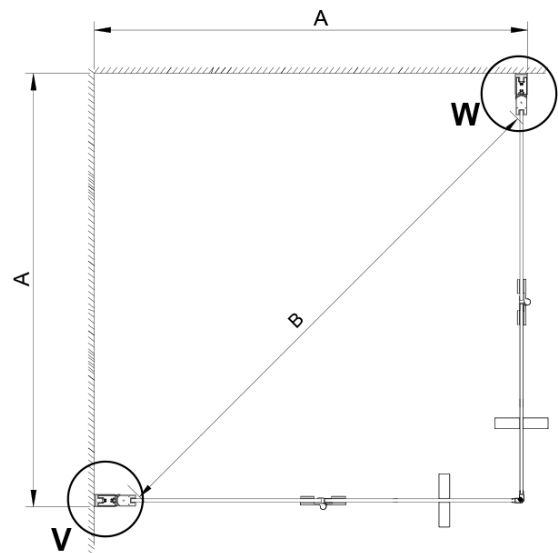

LORO Bi-fold Shower Door for corner entry 800 mm, clear glass

Order code: GN4780

Basic information

Brand: Gelco

Series: LORO

Size

Height: 2000 mm

Properties

Profile colour: Chrome - polished aluminum

Shape: Combinable door

Type of opening: Folding door

Glass colour: TRANSPARENT glass

Glass finish: Coated glass

Glass thickness: 6 mm

Properties: Frameless design

Weight / Piece: 25.0 kg

Packaging: 1 Piece

Warranty: 3 years

LORO Bi-fold Shower Door for corner entry 800 mm, clear glass

Technical sheet

GN4770/GN4780/GN4790

Model	A	B
GN4770	680-700	810
GN4780	780-800	980
GN4790	880-900	1095