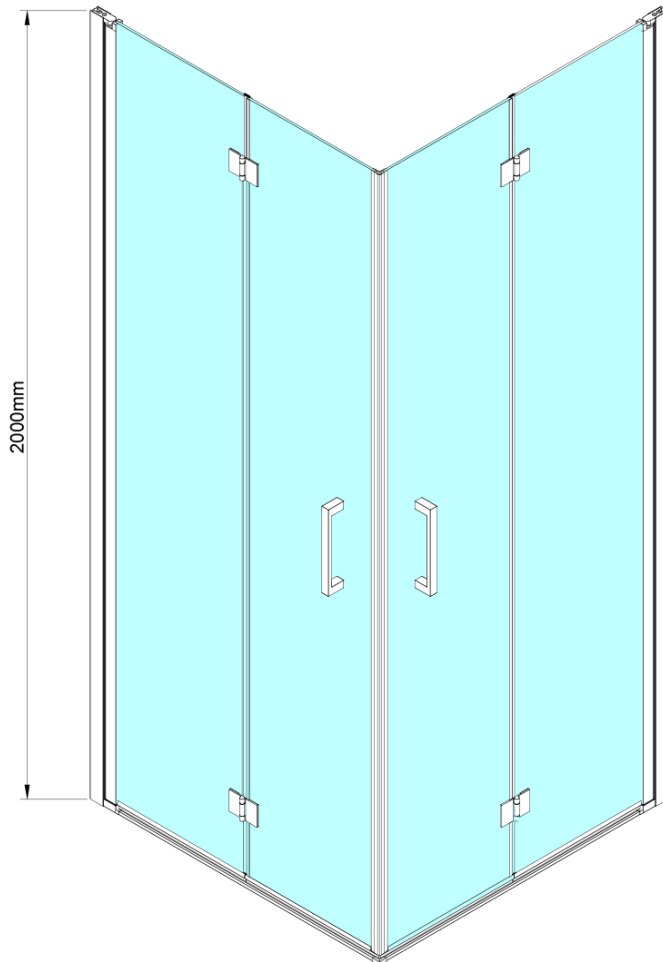

LORO Bi-fold Shower Door for corner entry 800 mm, clear glass

Order code: GN4780

Basic information

Brand: Gelco

Series: LORO

Size

Height: 2000 mm

Properties

Profile colour: Chrome - polished aluminum

Shape: Combinable door

Type of opening: Folding door

Glass colour: TRANSPARENT glass

Glass finish: Coated glass

Glass thickness: 6 mm

Properties: Frameless design

Weight / Piece: 25.0 kg

Packaging: 1 Piece

Warranty: 3 years

LORO Bi-fold Shower Door for corner entry 800 mm, clear glass

Technical sheet

GN4770/GN4780/GN4790

Model	A	B
GN4770	680-700	810
GN4780	780-800	980
GN4790	880-900	1095