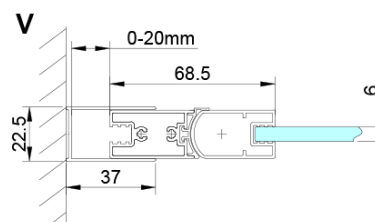

LORO Bi-fold Shower Door for corner entry 800 mm, clear glass

Order code: GN4780

Basic information

Brand: Gelco

Series: LORO

Size

Height: 2000 mm

Properties

Profile colour: Chrome - polished aluminum

Shape: Combinable door

Type of opening: Folding door

Glass colour: TRANSPARENT glass

Glass finish: Coated glass

Glass thickness: 6 mm

Properties: Frameless design

Weight / Piece: 25.0 kg

Packaging: 1 Piece

Warranty: 3 years

LORO Bi-fold Shower Door for corner entry 800 mm, clear glass

Technical sheet

GN4770/GN4780/GN4790

Model	A	B
GN4770	680-700	810
GN4780	780-800	980
GN4790	880-900	1095