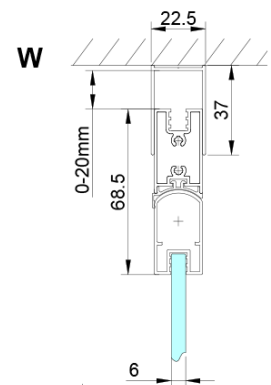

LORO Bi-fold Shower Door for corner entry 800 mm, clear glass

Order code: GN4780

Basic information

Brand: Gelco

Series: LORO

Size

Height: 2000 mm

Properties

Profile colour: Chrome - polished aluminum

Shape: Combinable door

Type of opening: Folding door

Glass colour: TRANSPARENT glass

Glass finish: Coated glass

Glass thickness: 6 mm

Properties: Frameless design

Weight / Piece: 25.0 kg

Packaging: 1 Piece

Warranty: 3 years

LORO Bi-fold Shower Door for corner entry 800 mm, clear glass

Technical sheet

GN4770/GN4780/GN4790

Model	A	B
GN4770	680-700	810
GN4780	780-800	980
GN4790	880-900	1095