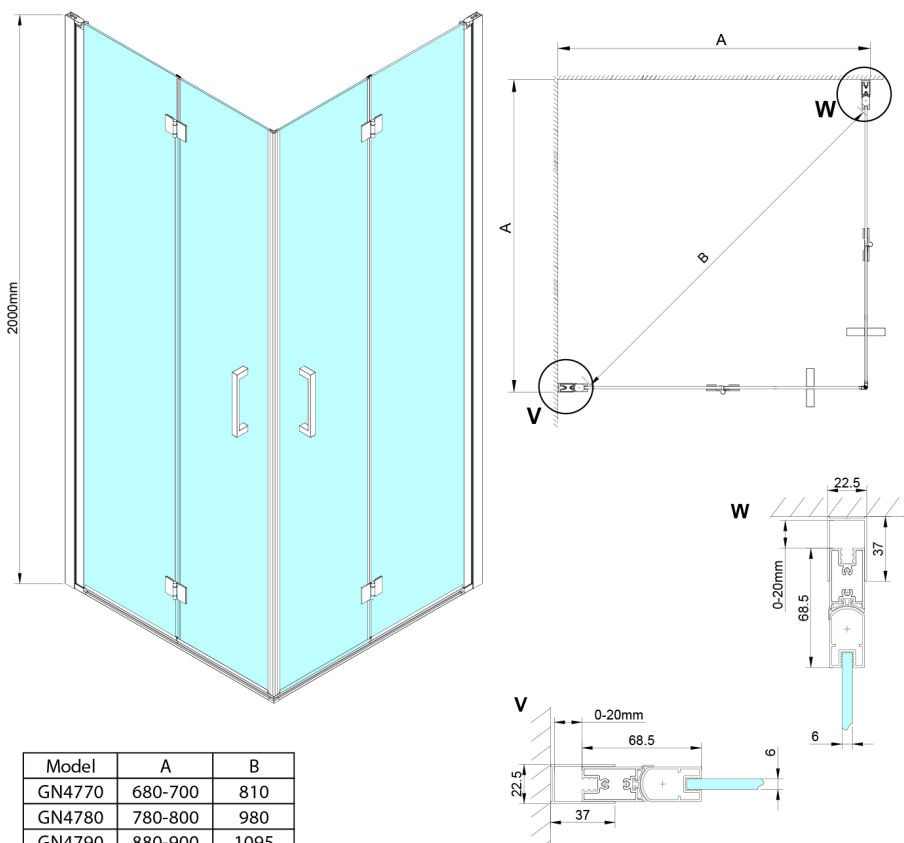

## LORO foldable shower door for corner entry 800mm, clear glass

Order code: GN4780

**Size**

Height: 2000 mm

**Properties**

Warranty: 3 years

### Technical sheet

GN4770/GN4780/GN4790

| Model  | A       | B    |
|--------|---------|------|
| GN4770 | 680-700 | 810  |
| GN4780 | 780-800 | 980  |
| GN4790 | 880-900 | 1095 |