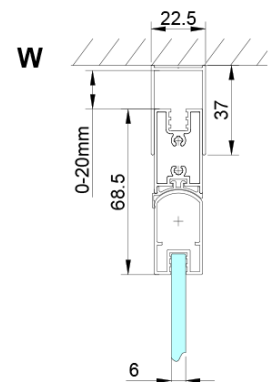

LORO Bi-fold Shower Door for corner entry 700 mm, clear glass

Order code: GN4770

Basic information

Brand: Gelco

Series: LORO

Size

Height: 2000 mm

Properties

Profile colour: Chrome - polished aluminum

Shape: Combinable door

Type of opening: Folding door

Glass colour: TRANSPARENT glass

Glass finish: Coated glass

Glass thickness: 6 mm

Properties: Frameless design

Weight / Piece: 25.0 kg

Packaging: 1 Piece

Warranty: 3 years

LORO Bi-fold Shower Door for corner entry 700 mm, clear glass

Technical sheet

GN4770/GN4780/GN4790

Model	A	B
GN4770	680-700	810
GN4780	780-800	980
GN4790	880-900	1095