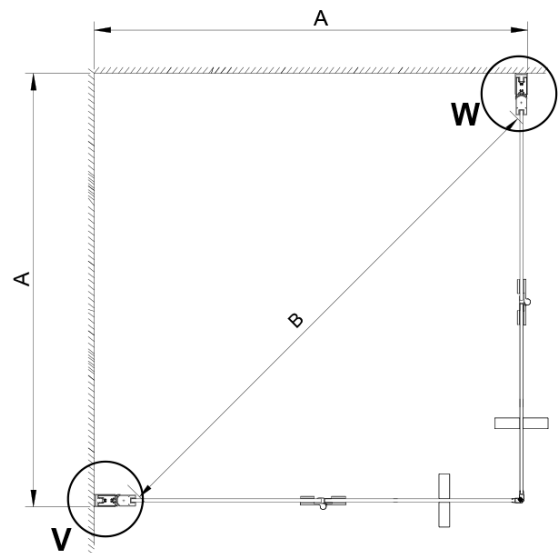

LORO Bi-fold Shower Door for corner entry 700 mm, clear glass

Order code: GN4770

Basic information

Brand: Gelco

Series: LORO

Size

Height: 2000 mm

Properties

Profile colour: Chrome - polished aluminum

Shape: Combinable door

Type of opening: Folding door

Glass colour: TRANSPARENT glass

Glass finish: Coated glass

Glass thickness: 6 mm

Properties: Frameless design

Weight / Piece: 25.0 kg

Packaging: 1 Piece

Warranty: 3 years

LORO Bi-fold Shower Door for corner entry 700 mm, clear glass

Technical sheet

GN4770/GN4780/GN4790

Model	A	B
GN4770	680-700	810
GN4780	780-800	980
GN4790	880-900	1095