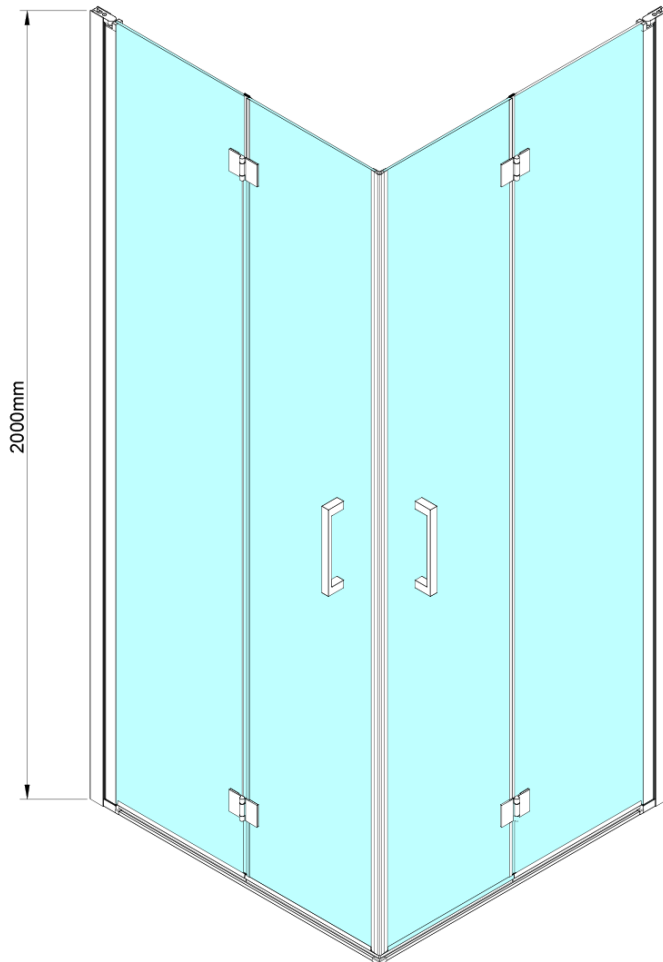

LORO Bi-fold Shower Door for corner entry 700 mm, clear glass

Order code: GN4770

Basic information

Brand: Gelco

Series: LORO

Size

Height: 2000 mm

Properties

Profile colour: Chrome - polished aluminum

Shape: Combinable door

Type of opening: Folding door

Glass colour: TRANSPARENT glass

Glass finish: Coated glass

Glass thickness: 6 mm

Properties: Frameless design

Weight / Piece: 25.0 kg

Packaging: 1 Piece

Warranty: 3 years

LORO Bi-fold Shower Door for corner entry 700 mm, clear glass

Technical sheet

GN4770/GN4780/GN4790

Model	A	B
GN4770	680-700	810
GN4780	780-800	980
GN4790	880-900	1095