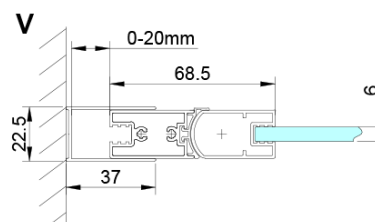

LORO Bi-fold Shower Door for corner entry 700 mm, clear glass

Order code: GN4770

Basic information

Brand: Gelco

Series: LORO

Size

Height: 2000 mm

Properties

Profile colour: Chrome - polished aluminum

Shape: Combinable door

Type of opening: Folding door

Glass colour: TRANSPARENT glass

Glass finish: Coated glass

Glass thickness: 6 mm

Properties: Frameless design

Weight / Piece: 25.0 kg

Packaging: 1 Piece

Warranty: 3 years

LORO Bi-fold Shower Door for corner entry 700 mm, clear glass

Technical sheet

GN4770/GN4780/GN4790

Model	A	B
GN4770	680-700	810
GN4780	780-800	980
GN4790	880-900	1095