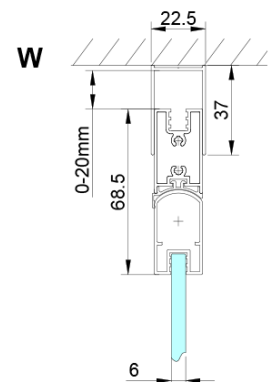

LORO Bi-fold Shower Door for corner entry 700 mm, clear glass

Technical sheet

GN4770/GN4780/GN4790

Model	A	B
GN4770	680-700	810
GN4780	780-800	980
GN4790	880-900	1095