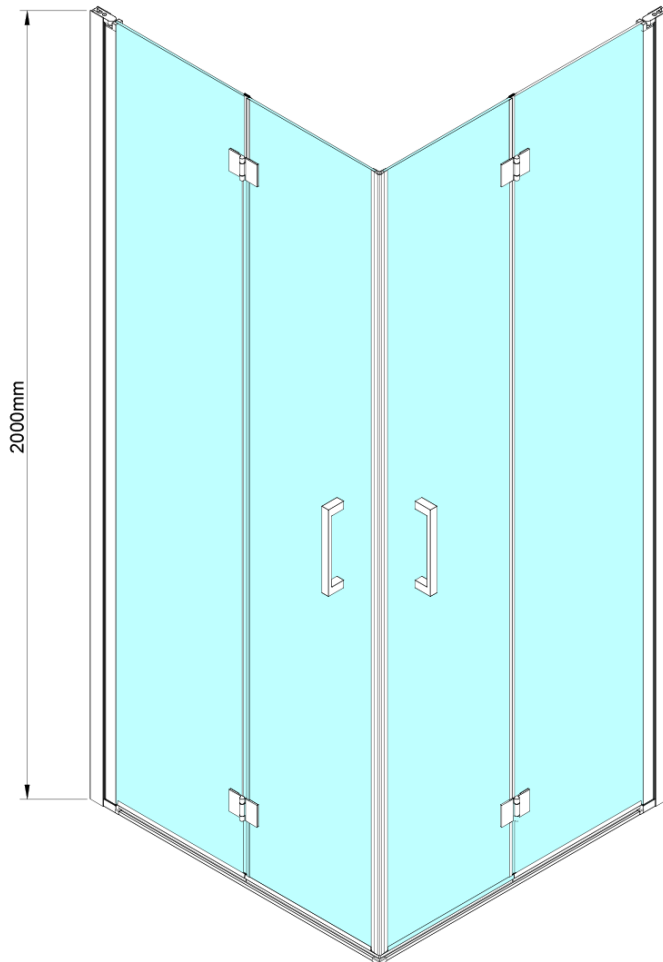

LORO Bi-fold Shower Door for corner entry 700 mm, clear glass

Technical sheet

GN4770/GN4780/GN4790

Model	A	B
GN4770	680-700	810
GN4780	780-800	980
GN4790	880-900	1095