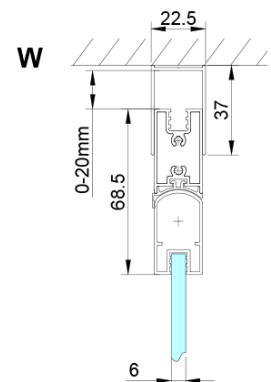

# LORO Bi-fold Shower Door for corner entry 700 mm, clear glass

Order code: GN4770

## Size

Height: 2000 mm

# LORO Bi-fold Shower Door for corner entry 700 mm, clear glass

## Technical sheet

GN4770/GN4780/GN4790

Model	A	B
GN4770	680-700	810
GN4780	780-800	980
GN4790	880-900	1095