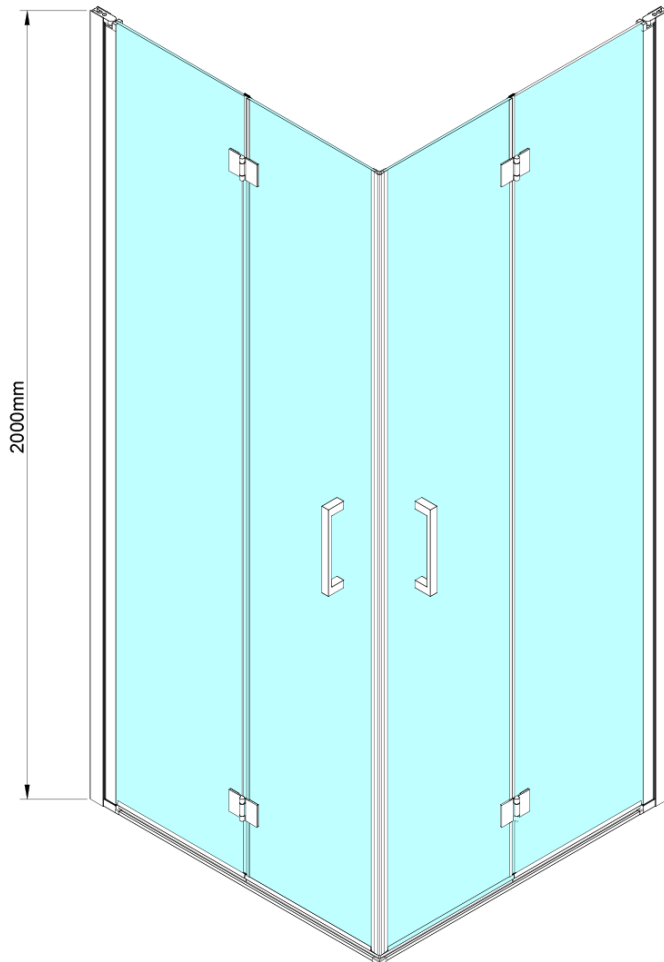

LORO Bi-fold Shower Door for corner entry 700 mm, clear glass

Technical sheet

GN4770/GN4780/GN4790

Model	A	B
GN4770	680-700	810
GN4780	780-800	980
GN4790	880-900	1095