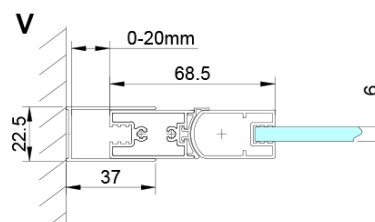

LORO Bi-fold Shower Door for corner entry 700 mm, clear glass

Technical sheet

GN4770/GN4780/GN4790

Model	A	B
GN4770	680-700	810
GN4780	780-800	980
GN4790	880-900	1095