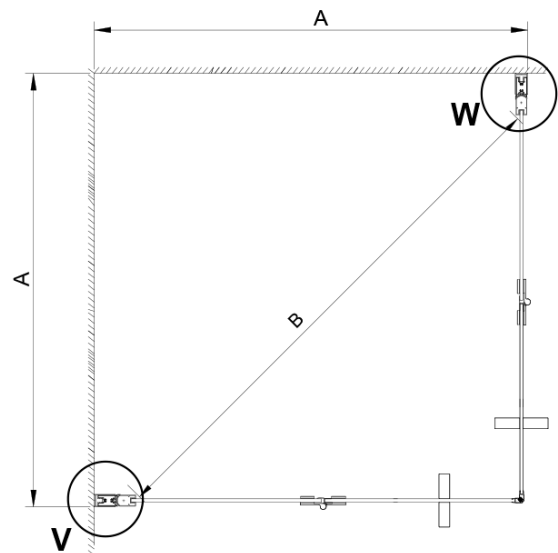

LORO Bi-fold Shower Door for corner entry 700 mm, clear glass

Technical sheet

GN4770/GN4780/GN4790

Model	A	B
GN4770	680-700	810
GN4780	780-800	980
GN4790	880-900	1095