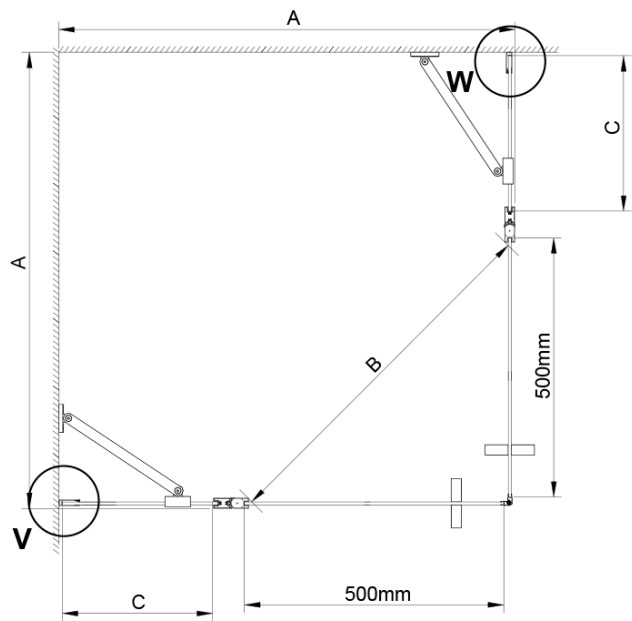

LORO Shower Door for corner entrance 1000 mm, clear glass

Order code: GN4810

Basic information

Brand: Gelco

Series: LORO

Size

Height: 2000 mm

Properties

Profile colour: Chrome - polished aluminum

Shape: Combinable door

Type of opening: Single pivot door

Glass colour: TRANSPARENT glass

Glass finish: Coated glass

Glass thickness: 6 mm

Properties: Frameless design, Opening outside and inside

Weight / Piece: 36.0 kg

Packaging: 1 Piece

Warranty: 3 years

LORO Shower Door for corner entrance 1000 mm, clear glass

Technical sheet

GN4880/GN4890/GN4810

Model	A	B	C
GN4880	780-800	685	198
GN4890	880-900	685	298
GN4810	980-1000	685	398