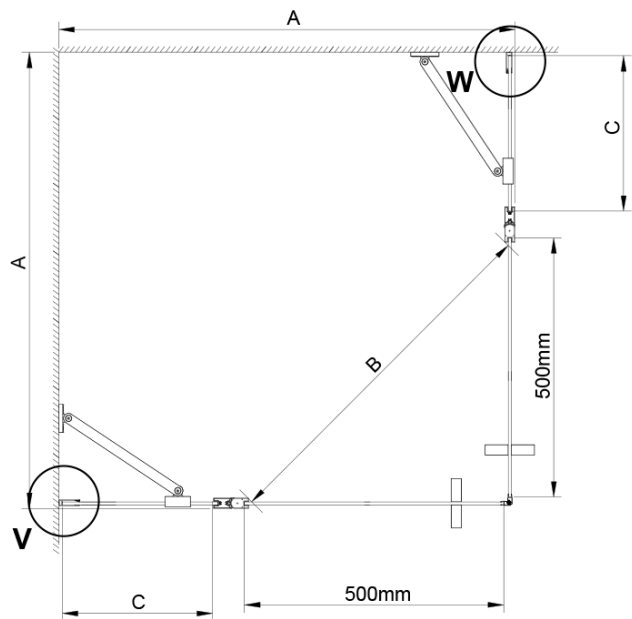

LORO Shower Door for corner entrance 1000 mm, clear glass

Order code: GN4810

Basic information

Brand: Gelco

Series: LORO

Size

Height: 2000 mm

Properties

Profile colour: Chrome - polished aluminum

Shape: Combinable door

Type of opening: Single pivot door

Glass colour: TRANSPARENT glass

Glass finish: Coated glass

Glass thickness: 6 mm

Properties: Frameless design, Opening outside and inside

Weight / Piece: 36.0 kg

Packaging: 1 Piece

Warranty: 3 years

LORO Shower Door for corner entrance 1000 mm, clear glass

Technical sheet

GN4880/GN4890/GN4810

Model	A	B	C
GN4880	780-800	685	198
GN4890	880-900	685	298
GN4810	980-1000	685	398