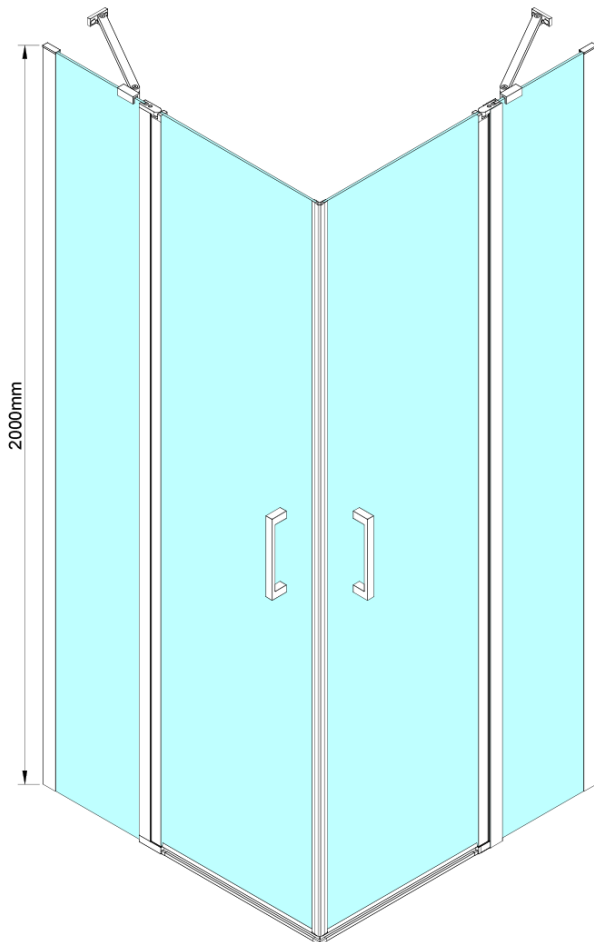

LORO Shower Door for corner entrance 1000 mm, clear glass

Order code: GN4810

Basic information

Brand: Gelco

Series: LORO

Size

Height: 2000 mm

Properties

Profile colour: Chrome - polished aluminum

Shape: Combinable door

Type of opening: Single pivot door

Glass colour: TRANSPARENT glass

Glass finish: Coated glass

Glass thickness: 6 mm

Properties: Frameless design, Opening outside and inside

Weight / Piece: 36.0 kg

Packaging: 1 Piece

Warranty: 3 years

LORO Shower Door for corner entrance 1000 mm, clear glass

Technical sheet

GN4880/GN4890/GN4810

Model	A	B	C
GN4880	780-800	685	198
GN4890	880-900	685	298
GN4810	980-1000	685	398