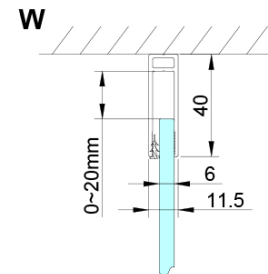

LORO Shower Door for corner entrance 1000 mm, clear glass

Order code: GN4810

Basic information

Brand: Gelco

Series: LORO

Size

Height: 2000 mm

Properties

Profile colour: Chrome - polished aluminum

Shape: Combinable door

Type of opening: Single pivot door

Glass colour: TRANSPARENT glass

Glass finish: Coated glass

Glass thickness: 6 mm

Properties: Frameless design, Opening outside and inside

Weight / Piece: 36.0 kg

Packaging: 1 Piece

Warranty: 3 years

LORO Shower Door for corner entrance 1000 mm, clear glass

Technical sheet

GN4880/GN4890/GN4810

Model	A	B	C
GN4880	780-800	685	198
GN4890	880-900	685	298
GN4810	980-1000	685	398