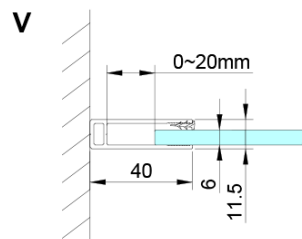

LORO Shower Door for corner entrance 1000 mm, clear glass

Order code: GN4810

Basic information

Brand: Gelco

Series: LORO

Size

Height: 2000 mm

Properties

Profile colour: Chrome - polished aluminum

Shape: Combinable door

Type of opening: Single pivot door

Glass colour: TRANSPARENT glass

Glass finish: Coated glass

Glass thickness: 6 mm

Properties: Frameless design, Opening outside and inside

Weight / Piece: 36.0 kg

Packaging: 1 Piece

Warranty: 3 years

LORO Shower Door for corner entrance 1000 mm, clear glass

Technical sheet

GN4880/GN4890/GN4810

Model	A	B	C
GN4880	780-800	685	198
GN4890	880-900	685	298
GN4810	980-1000	685	398