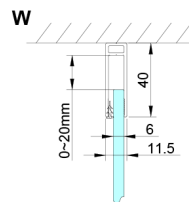

LORO shower door for corner entrance 1000mm, clear glass

Order code: GN4810

Size

Height: 2000 mm

Properties

Warranty: 3 years

Technical sheet

GN4880/GN4890/GN4810

Model	A	B	C
GN4880	780-800	685	198
GN4890	880-900	685	298
GN4810	980-1000	685	398