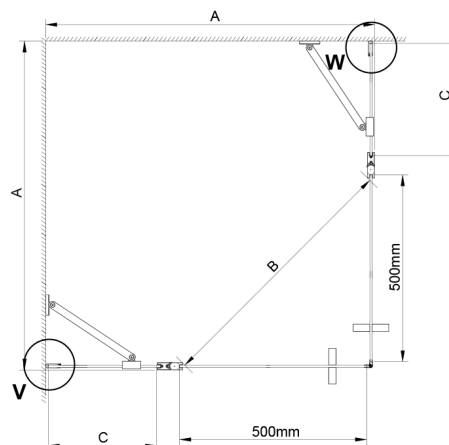

LORO shower door for corner entrance 1000mm, clear glass

Order code: GN4810

Size

Height: 2000 mm

Properties

Warranty: 3 years

Technical sheet

GN4880/GN4890/GN4810

Model	A	B	C
GN4880	780-800	685	198
GN4890	880-900	685	298
GN4810	980-1000	685	398