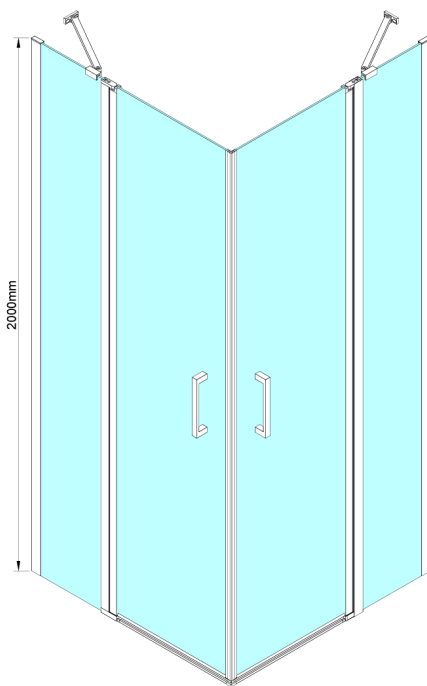

LORO shower door for corner entrance 1000mm, clear glass

Order code: GN4810

Size

Height: 2000 mm

Properties

Warranty: 3 years

Technical sheet

GN4880/GN4890/GN4810

Model	A	B	C
GN4880	780-800	685	198
GN4890	880-900	685	298
GN4810	980-1000	685	398