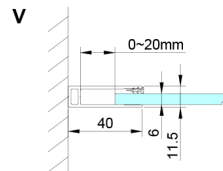

LORO shower door for corner entrance 1000mm, clear glass

Order code: GN4810

Size

Height: 2000 mm

Properties

Warranty: 3 years

Technical sheet

GN4880/GN4890/GN4810

Model	A	B	C
GN4880	780-800	685	198
GN4890	880-900	685	298
GN4810	980-1000	685	398