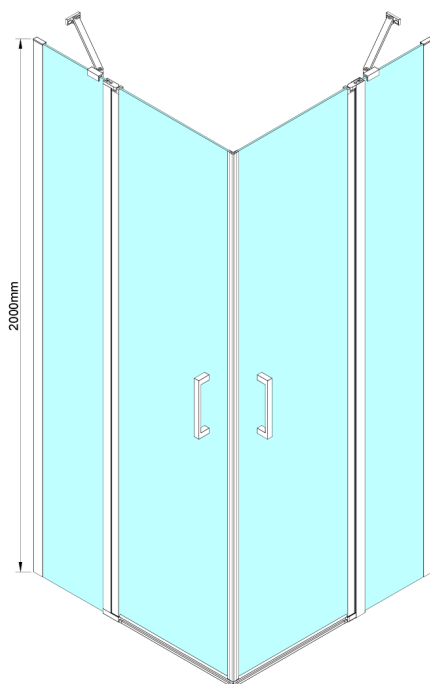

# LORO Shower Door for corner entrance 1000 mm, clear glass

Order code: GN4810

Size  
Height: 2000 mm

Properties  
Warranty: 3 years

## Technical sheet

GN4880/GN4890/GN4810

Model	A	B	C
GN4880	780-800	685	198
GN4890	880-900	685	298
GN4810	980-1000	685	398