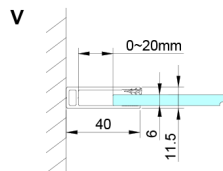

# LORO Shower Door for corner entrance 1000 mm, clear glass

Order code: GN4810

Size  
Height: 2000 mm

Properties  
Warranty: 3 years

## Technical sheet

GN4880/GN4890/GN4810

Model	A	B	C
GN4880	780-800	685	198
GN4890	880-900	685	298
GN4810	980-1000	685	398