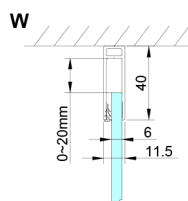

# LORO Shower Door for corner entrance 1000 mm, clear glass

Order code: GN4810

Size  
Height: 2000 mm

Properties  
Warranty: 3 years

## Technical sheet

GN4880/GN4890/GN4810

Model	A	B	C
GN4880	780-800	685	198
GN4890	880-900	685	298
GN4810	980-1000	685	398