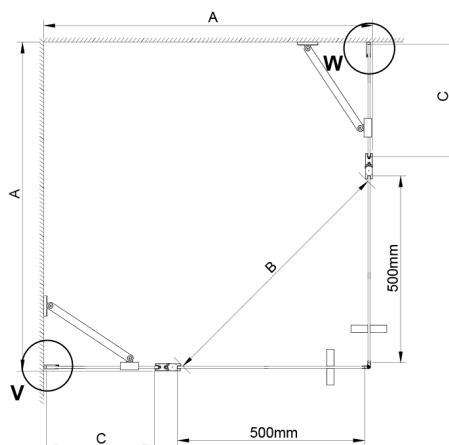

# LORO Shower Door for corner entrance 1000 mm, clear glass

Order code: GN4810

Size  
Height: 2000 mm

Properties  
Warranty: 3 years

## Technical sheet

GN4880/GN4890/GN4810

Model	A	B	C
GN4880	780-800	685	198
GN4890	880-900	685	298
GN4810	980-1000	685	398