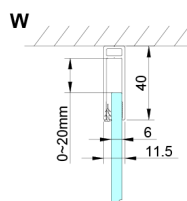

LORO Shower Door for corner entrance 900 mm, clear glass

Order code: GN4890

Size
Height: 2000 mm

Properties
Warranty: 3 years

Technical sheet

GN4880/GN4890/GN4810

Model	A	B	C
GN4880	780-800	685	198
GN4890	880-900	685	298
GN4810	980-1000	685	398