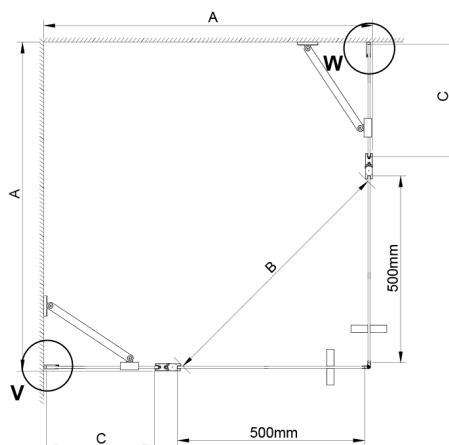

LORO Shower Door for corner entrance 900 mm, clear glass

Order code: GN4890

Size
Height: 2000 mm

Properties
Warranty: 3 years

Technical sheet

GN4880/GN4890/GN4810

Model	A	B	C
GN4880	780-800	685	198
GN4890	880-900	685	298
GN4810	980-1000	685	398