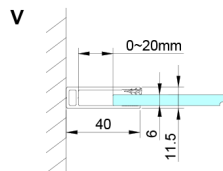

LORO Shower Door for corner entrance 900 mm, clear glass

Order code: GN4890

Size
Height: 2000 mm

Properties
Warranty: 3 years

Technical sheet

GN4880/GN4890/GN4810

Model	A	B	C
GN4880	780-800	685	198
GN4890	880-900	685	298
GN4810	980-1000	685	398