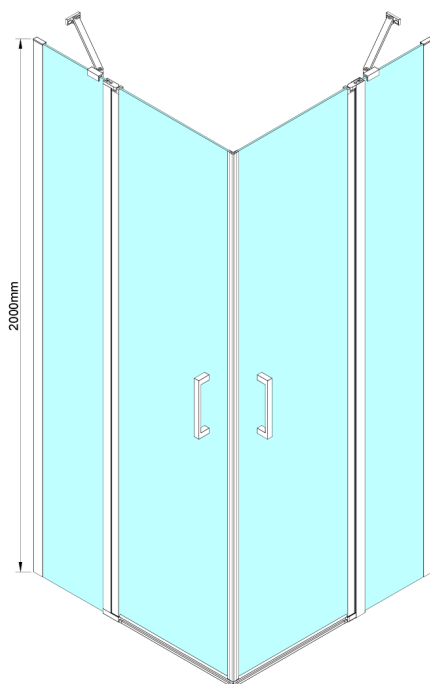

LORO Shower Door for corner entrance 900 mm, clear glass

Order code: GN4890

Size
Height: 2000 mm

Properties
Warranty: 3 years

Technical sheet

GN4880/GN4890/GN4810

Model	A	B	C
GN4880	780-800	685	198
GN4890	880-900	685	298
GN4810	980-1000	685	398