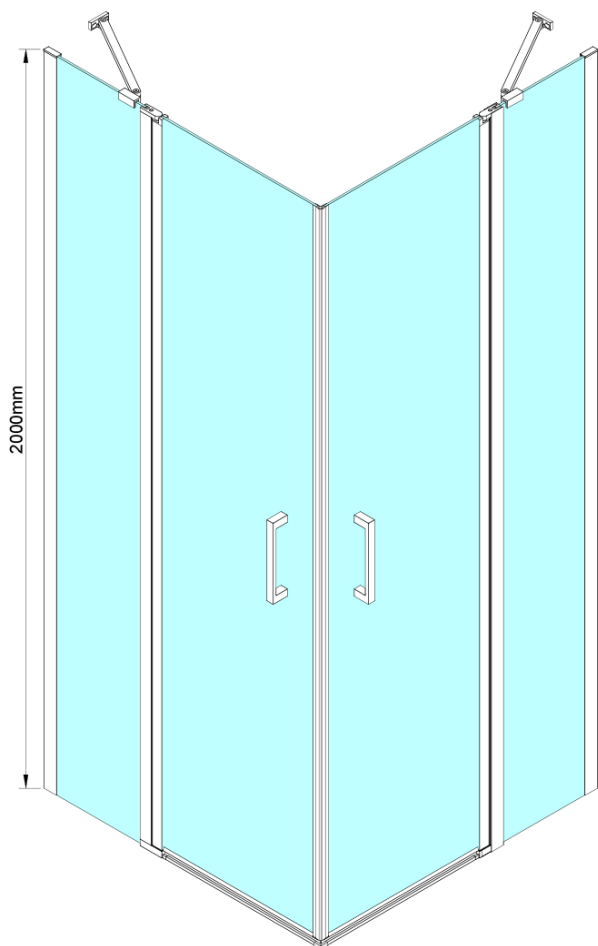

LORO Shower Door for corner entrance 800 mm, clear glass

Order code: GN4880

Basic information

Brand: Gelco

Series: LORO

Size

Height: 2000 mm

Properties

Profile colour: Chrome - polished aluminum

Shape: Combinable door

Type of opening: Single pivot door

Glass colour: TRANSPARENT glass

Glass finish: Coated glass

Glass thickness: 6 mm

Properties: Frameless design, Opening outside and inside

Weight / Piece: 32.0 kg

Packaging: 1 Piece

Warranty: 3 years

LORO Shower Door for corner entrance 800 mm, clear glass

Technical sheet

GN4880/GN4890/GN4810

| Model | A | B | C |
|--------|----------|-----|-----|
| GN4880 | 780-800 | 685 | 198 |
| GN4890 | 880-900 | 685 | 298 |
| GN4810 | 980-1000 | 685 | 398 |