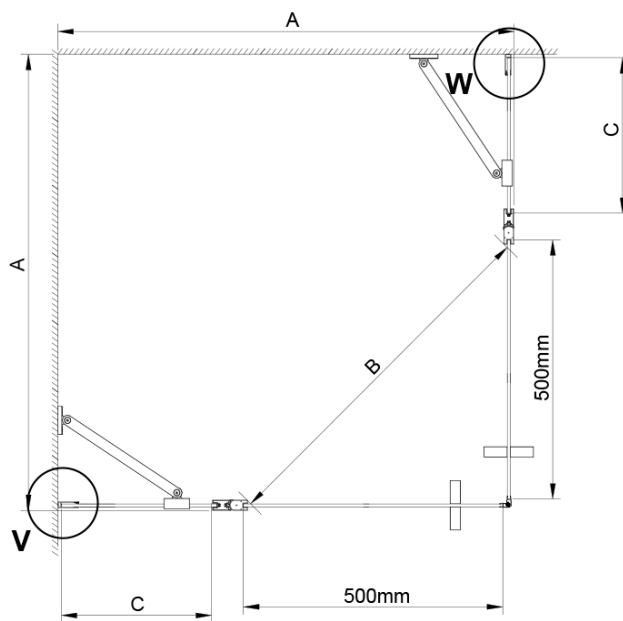

LORO Shower Door for corner entrance 800 mm, clear glass

Order code: GN4880

Basic information

Brand: Gelco

Series: LORO

Size

Height: 2000 mm

Properties

Profile colour: Chrome - polished aluminum

Shape: Combinable door

Type of opening: Single pivot door

Glass colour: TRANSPARENT glass

Glass finish: Coated glass

Glass thickness: 6 mm

Properties: Frameless design, Opening outside and inside

Weight / Piece: 32.0 kg

Packaging: 1 Piece

Warranty: 3 years

LORO Shower Door for corner entrance 800 mm, clear glass

Technical sheet

GN4880/GN4890/GN4810

| Model | A | B | C |
|--------|----------|-----|-----|
| GN4880 | 780-800 | 685 | 198 |
| GN4890 | 880-900 | 685 | 298 |
| GN4810 | 980-1000 | 685 | 398 |