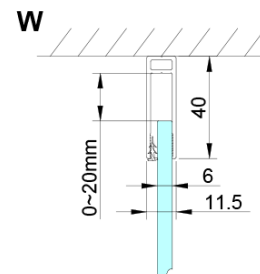

LORO Shower Door for corner entrance 800 mm, clear glass

Order code: GN4880

Basic information

Brand: Gelco

Series: LORO

Size

Height: 2000 mm

Properties

Profile colour: Chrome - polished aluminum

Shape: Combinable door

Type of opening: Single pivot door

Glass colour: TRANSPARENT glass

Glass finish: Coated glass

Glass thickness: 6 mm

Properties: Frameless design, Opening outside and inside

Weight / Piece: 32.0 kg

Packaging: 1 Piece

Warranty: 3 years

LORO Shower Door for corner entrance 800 mm, clear glass

Technical sheet

GN4880/GN4890/GN4810

| Model | A | B | C |
|--------|----------|-----|-----|
| GN4880 | 780-800 | 685 | 198 |
| GN4890 | 880-900 | 685 | 298 |
| GN4810 | 980-1000 | 685 | 398 |