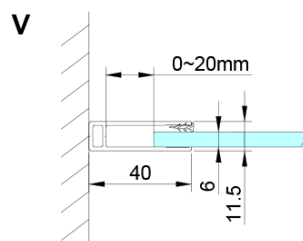

LORO Shower Door for corner entrance 800 mm, clear glass

Order code: GN4880

Basic information

Brand: Gelco

Series: LORO

Size

Height: 2000 mm

Properties

Profile colour: Chrome - polished aluminum

Shape: Combinable door

Type of opening: Single pivot door

Glass colour: TRANSPARENT glass

Glass finish: Coated glass

Glass thickness: 6 mm

Properties: Frameless design, Opening outside and inside

Weight / Piece: 32.0 kg

Packaging: 1 Piece

Warranty: 3 years

LORO Shower Door for corner entrance 800 mm, clear glass

Technical sheet

GN4880/GN4890/GN4810

| Model | A | B | C |
|--------|----------|-----|-----|
| GN4880 | 780-800 | 685 | 198 |
| GN4890 | 880-900 | 685 | 298 |
| GN4810 | 980-1000 | 685 | 398 |