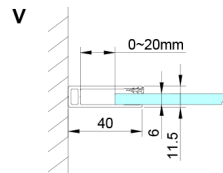

LORO Shower Door for corner entrance 800mm, clear glass

Order code: GN4880

Size

Height: 2000 mm

Properties

Warranty: 3 years

Technical sheet

GN4880/GN4890/GN4810

Model	A	B	C
GN4880	780-800	685	198
GN4890	880-900	685	298
GN4810	980-1000	685	398