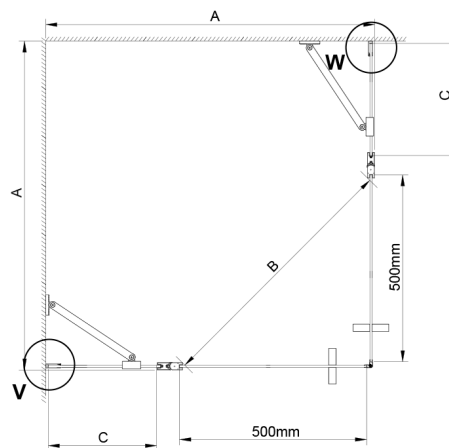

LORO Shower Door for corner entrance 800mm, clear glass

Order code: GN4880

Size

Height: 2000 mm

Properties

Warranty: 3 years

Technical sheet

GN4880/GN4890/GN4810

Model	A	B	C
GN4880	780-800	685	198
GN4890	880-900	685	298
GN4810	980-1000	685	398