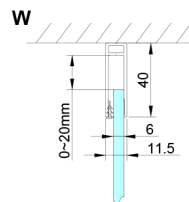

LORO Shower Door for corner entrance 800mm, clear glass

Order code: GN4880

Size

Height: 2000 mm

Properties

Warranty: 3 years

Technical sheet

GN4880/GN4890/GN4810

Model	A	B	C
GN4880	780-800	685	198
GN4890	880-900	685	298
GN4810	980-1000	685	398