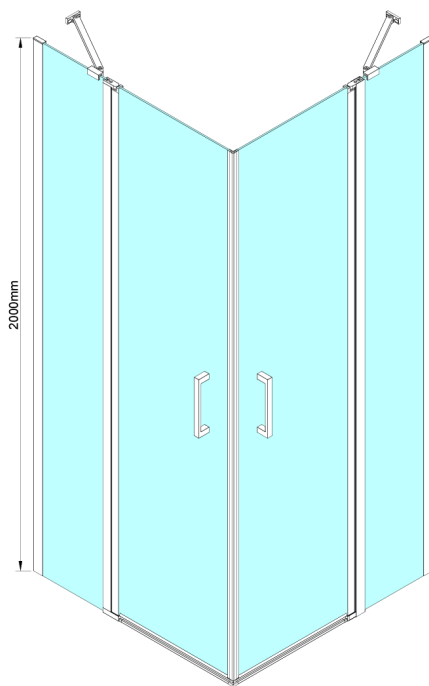

LORO Shower Door for corner entrance 800mm, clear glass

Order code: GN4880

Size

Height: 2000 mm

Properties

Warranty: 3 years

Technical sheet

GN4880/GN4890/GN4810

Model	A	B	C
GN4880	780-800	685	198
GN4890	880-900	685	298
GN4810	980-1000	685	398