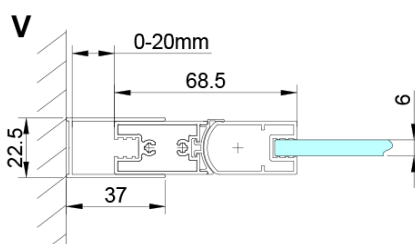

Model	A	B	D
GN4570	685-715	570	
GN4580	785-815	670	
GN4590	885-915	770	
GN3580			785-805
GN3590			885-905
GN3510			985-1005
GN3512			1185-1205