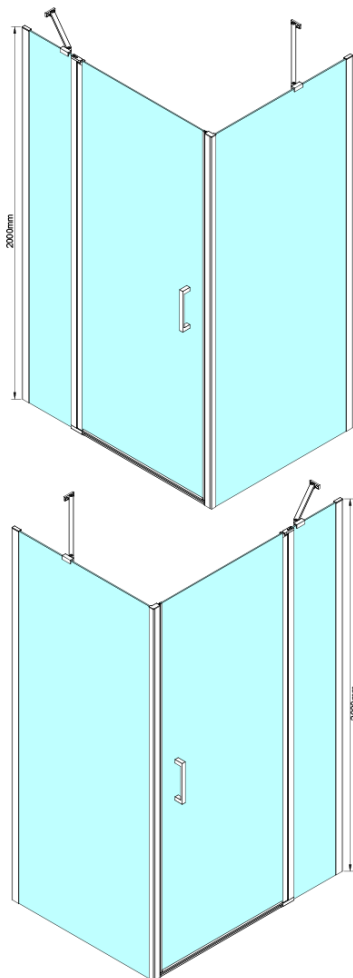

LORO Side Panel 1200 mm, clear glass

Order code: GN3512

Basic information

Brand: Gelco

Series: LORO

Size

Height: 2000 mm

Depth: 1200 mm

Properties

Profile colour: Chrome - polished aluminum

Shape: Fixed panel for shower door

Glass colour: TRANSPARENT glass

Glass finish: Coated glass

Glass thickness: 6 mm

Properties: Frameless design

Weight / Piece: 40.0 kg

Packaging: 1 Piece

Warranty: 3 years

Technical sheet

GN4470/GN4480/GN4490 + GN3580/GN3590/GN3510/GN3512

Model	A	B	D
GN4470	685-715	570	
GN4480	785-815	670	
GN4490	885-915	770	
GN3580			785-805
GN3590			885-905
GN3510			985-1005
GN3512			1185-1205

GN4570/GN4580/GN4590 + GN3580/GN3590/GN3510/GN3512

Model	A	B	D
GN4570	685-715	570	
GN4580	785-815	670	
GN4590	885-915	770	
GN3580			785-805
GN3590			885-905
GN3510			985-1005
GN3512			1185-1205

GN4690/GN4610/GN4611/GN4612 + GN3580/GN3590/GN3510/GN3512