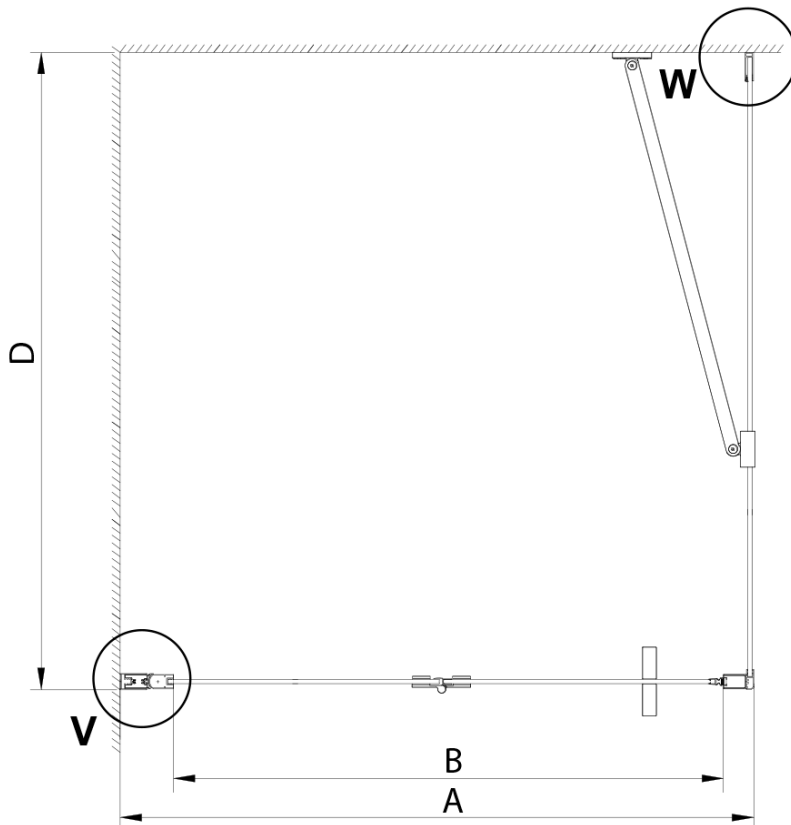

LORO Side Panel 1200 mm, clear glass

Order code: GN3512

Basic information

Brand: Gelco

Series: LORO

Size

Height: 2000 mm

Depth: 1200 mm

Properties

Profile colour: Chrome - polished aluminum

Shape: Fixed panel for shower door

Glass colour: TRANSPARENT glass

Glass finish: Coated glass

Glass thickness: 6 mm

Properties: Frameless design

Weight / Piece: 40.0 kg

GN4570/GN4580/GN4590 + GN3580/GN3590/GN3510/GN3512

Model	A	B	D
GN4570	685-715	570	
GN4580	785-815	670	
GN4590	885-915	770	
GN3580			785-805
GN3590			885-905
GN3510			985-1005
GN3512			1185-1205

GN4690/GN4610/GN4611/GN4612 + GN3580/GN3590/GN3510/GN3512

Model	A	B	C	D
GN4690	885-915	610	168	
GN4610	985-1015	610	268	
GN4611	1085-1115	610	368	
GN4612	1185-1215	610	468	
GN3580				785-805
GN3590				885-905
GN3510				985-1005
GN3512				1185-1205