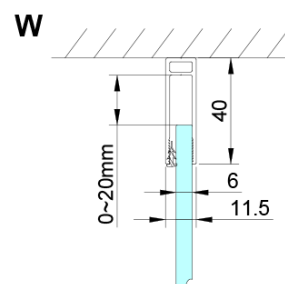

Model	A	B	D
GN4570	685-715	570	
GN4580	785-815	670	
GN4590	885-915	770	
GN3580			785-805
GN3590			885-905
GN3510			985-1005
GN3512			1185-1205