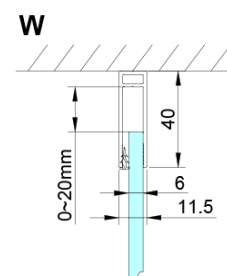

LORO Side Panel 1200 mm, clear glass

Order code: GN3512

Basic information

Brand: Gelco

Series: LORO

Size

Height: 2000 mm

Depth: 1200 mm

Properties

Profile colour: Chrome - polished aluminum

Shape: Fixed panel for shower door

Glass colour: TRANSPARENT glass

Glass finish: Coated glass

Glass thickness: 6 mm

Properties: Frameless design

Weight / Piece: 40.0 kg

Packaging: 1 Piece

Warranty: 3 years

Technical sheet

GN4470/GN4480/GN4490 + GN3580/GN3590/GN3510/GN3512

Model	A	B	D
GN4470	685-715	570	
GN4480	785-815	670	
GN4490	885-915	770	
GN3580			785-805
GN3590			885-905
GN3510			985-1005
GN3512			1185-1205

Model	A	B	C	D
GN4690	885-915	610	168	
GN4610	985-1015	610	268	
GN4611	1085-1115	610	368	
GN4612	1185-1215	610	468	
GN3580				785-805
GN3590				885-905
GN3510				985-1005
GN3512				1185-1205