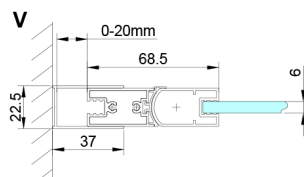

LORO Side Panel 1200 mm, clear glass

GN4570/GN4580/GN4590 + GN3580/GN3590/GN3510/GN3512

Model	A	B	D
GN4570	685-715	570	
GN4580	785-815	670	
GN4590	885-915	770	
GN3580			785-805
GN3590			885-905
GN3510			985-1005
GN3512			1185-1205