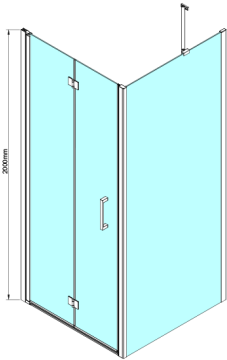

LORO Side Panel 1200 mm, clear glass

GN4570/GN4580/GN4590 + GN3580/GN3590/GN3510/GN3512

Model	A	B	D
GN4570	685-715	570	
GN4580	785-815	670	
GN4590	885-915	770	
GN3580			785-805
GN3590			885-905
GN3510			985-1005
GN3512			1185-1205