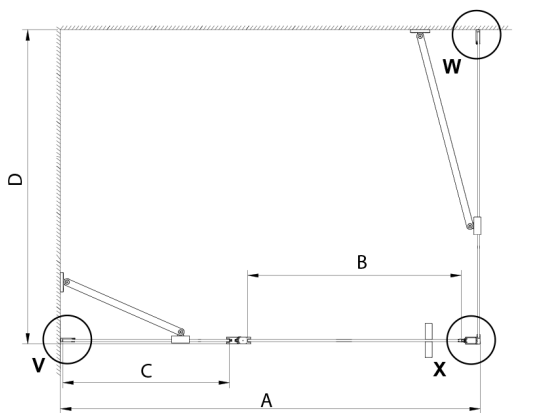

GN4690/GN4610/GN4611/GN4612 + GN3580/GN3590/GN3510/GN3512