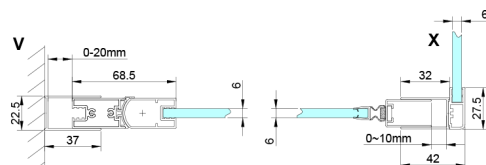

LORO Side Panel 1200 mm, clear glass

Order code: GN3512

Size

Height: 2000 mm

Depth: 1200 mm

Properties

Warranty: 3 years

Technical sheet

GN4470/GN4480/GN4490 + GN3580/GN3590/GN3510/GN3512

Model	A	B	D
GN4470	685-715	570	
GN4480	785-815	670	
GN4490	885-915	770	
GN3580			785-805
GN3590			885-905
GN3510			985-1005
GN3512			1185-1205

LORO Side Panel 1200 mm, clear glass