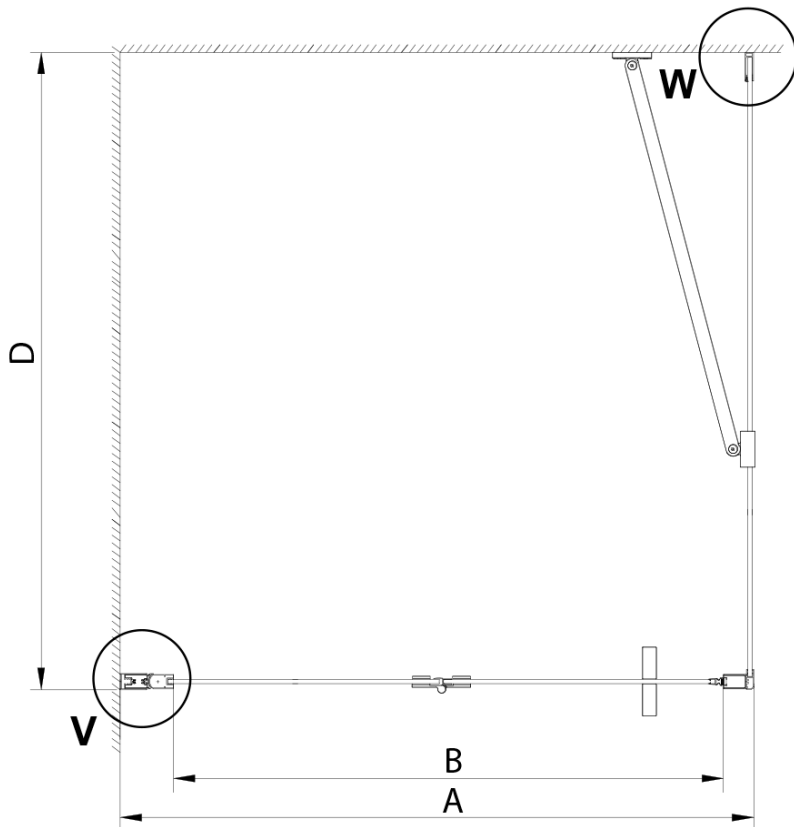

GN4570/GN4580/GN4590 + GN3580/GN3590/GN3510/GN3512