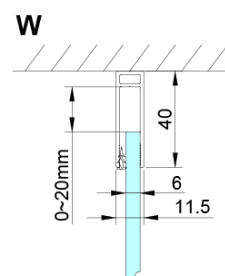

GN4690/GN4610/GN4611/GN4612 + GN3580/GN3590/GN3510/GN3512