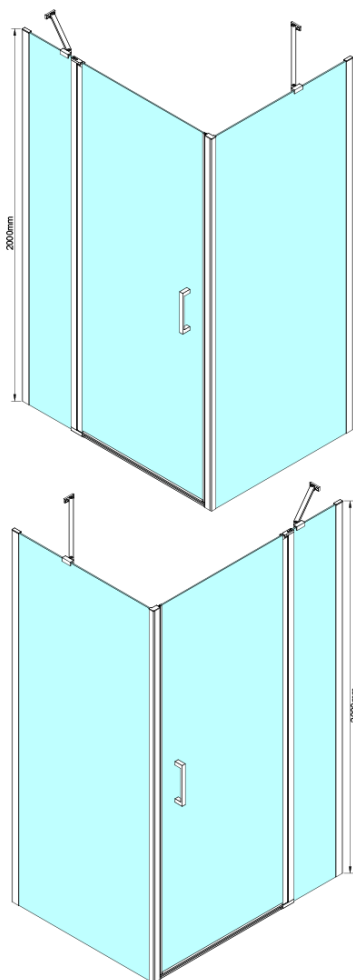

GN4690/GN4610/GN4611/GN4612 + GN3580/GN3590/GN3510/GN3512