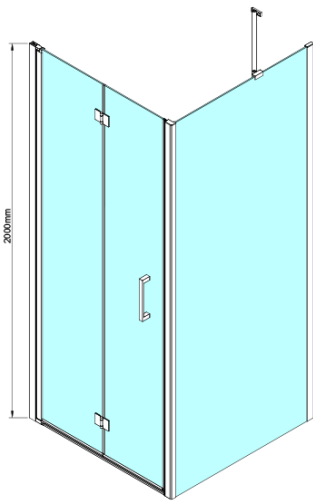

GN4570/GN4580/GN4590 + GN3580/GN3590/GN3510/GN3512