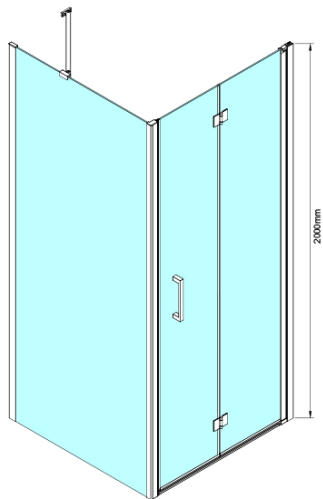

GN4570/GN4580/GN4590 + GN3580/GN3590/GN3510/GN3512