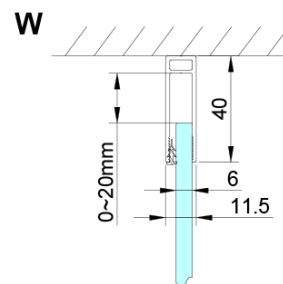

Model	A	B	D
GN4570	685-715	570	
GN4580	785-815	670	
GN4590	885-915	770	
GN3580			785-805
GN3590			885-905
GN3510			985-1005
GN3512			1185-1205