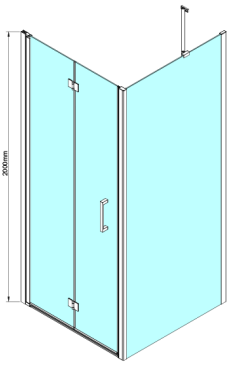

GN4570/GN4580/GN4590 + GN3580/GN3590/GN3510/GN3512